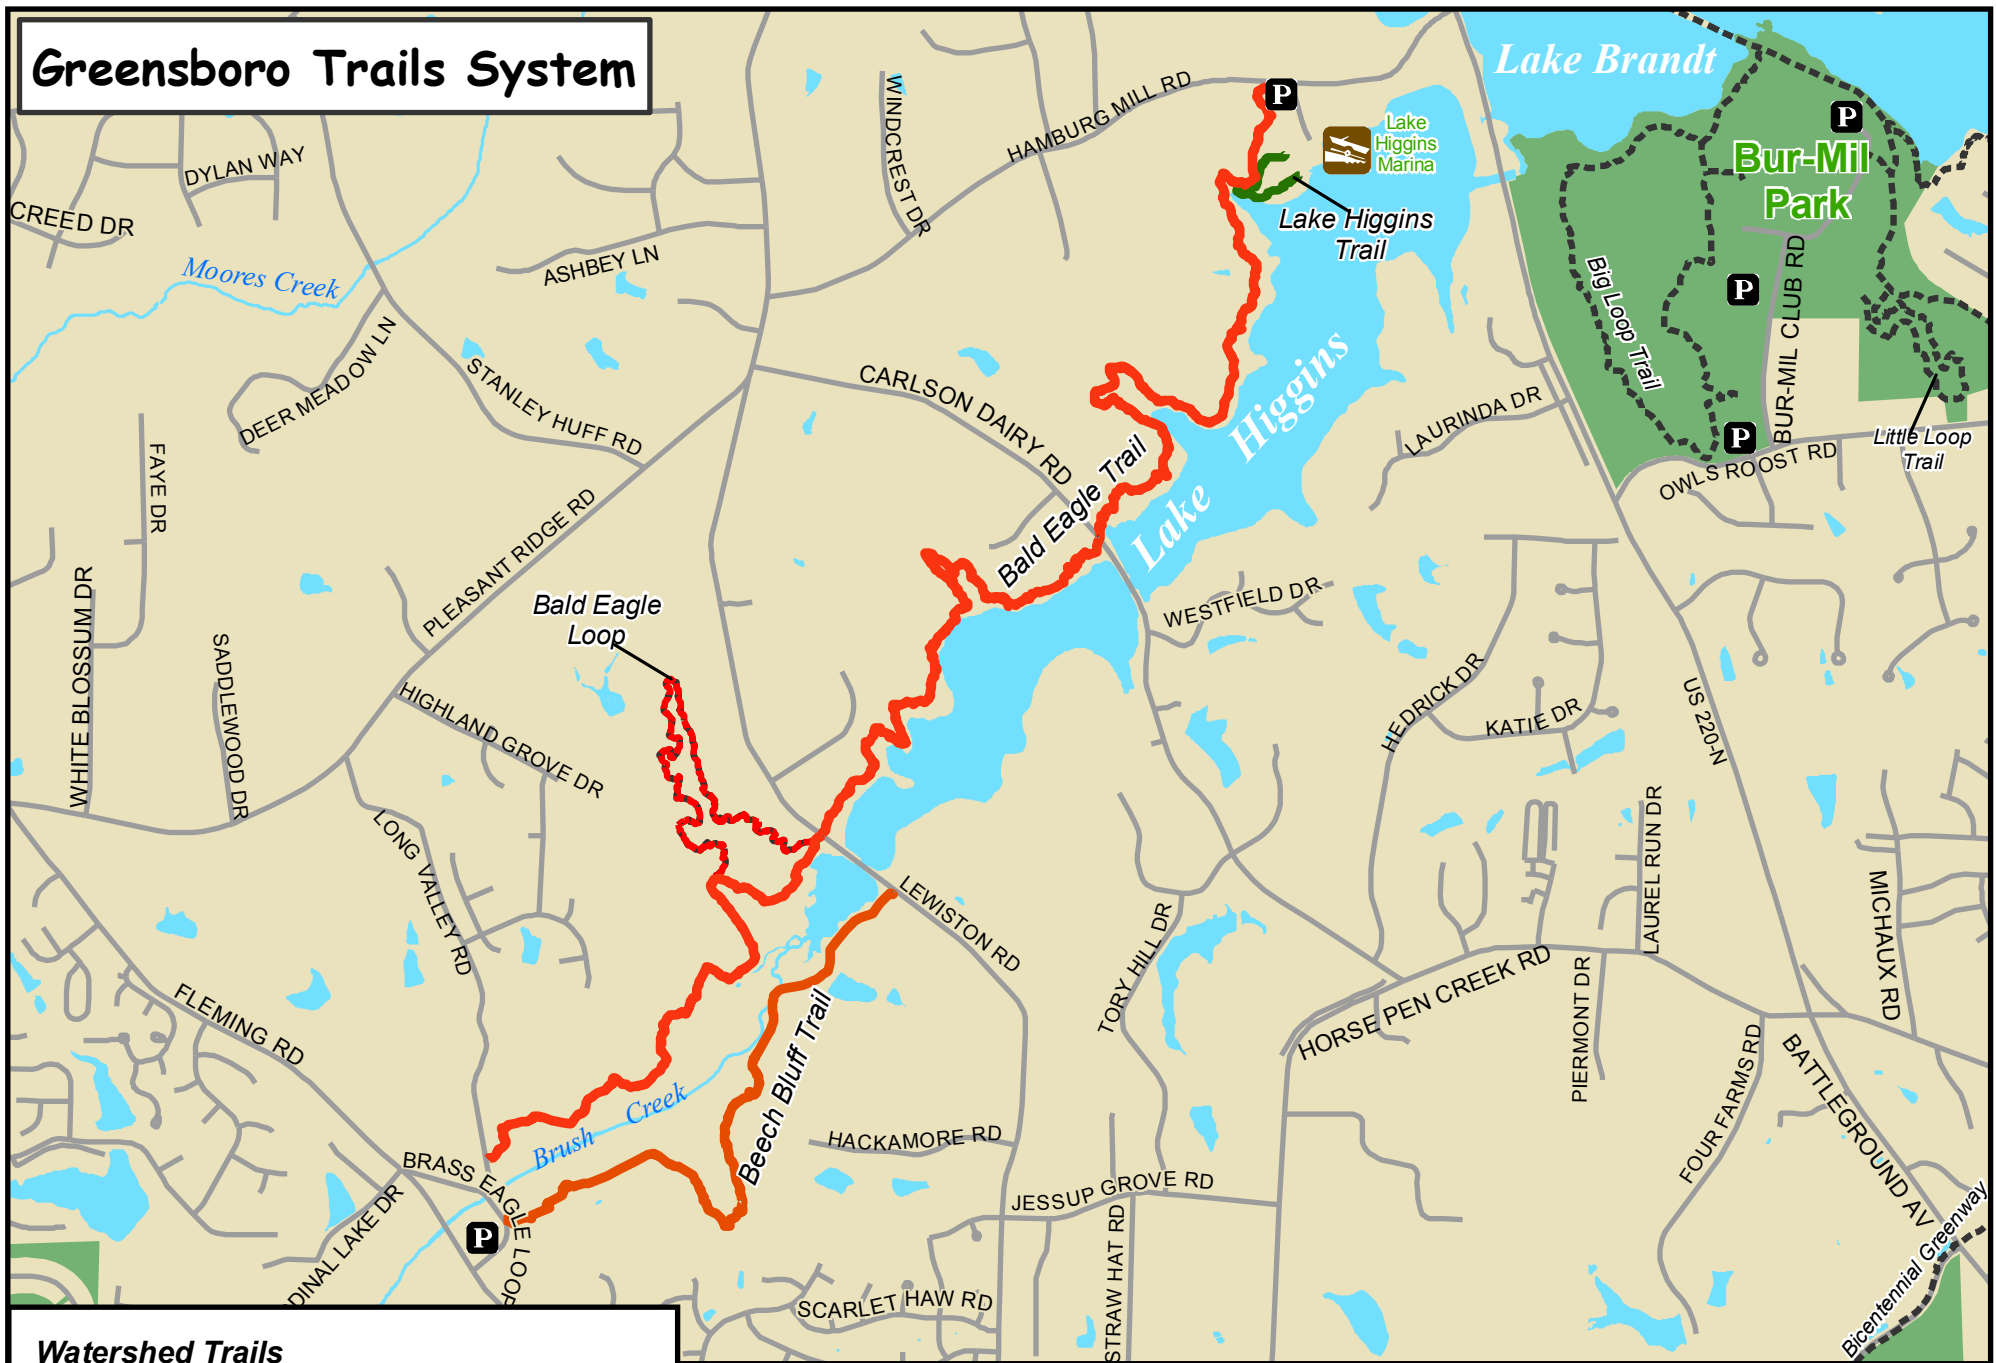

Greensboro Trails System

Watershed Trails

	Bald Eagle Trail.....			4.5 Miles
	Bald Eagle Loop.....			1.3 Miles
	Beech Bluff Trail.....			1.3 Miles
	Lake Higgins Trail.....			0.3 Miles

Data Compiled by the City of Greensboro GIS Division
Map created by Greensboro Parks and Recreation Trails Division

Legend

	Parks and Open Space		City Trails
	Water Body		Streets
	Parking		River