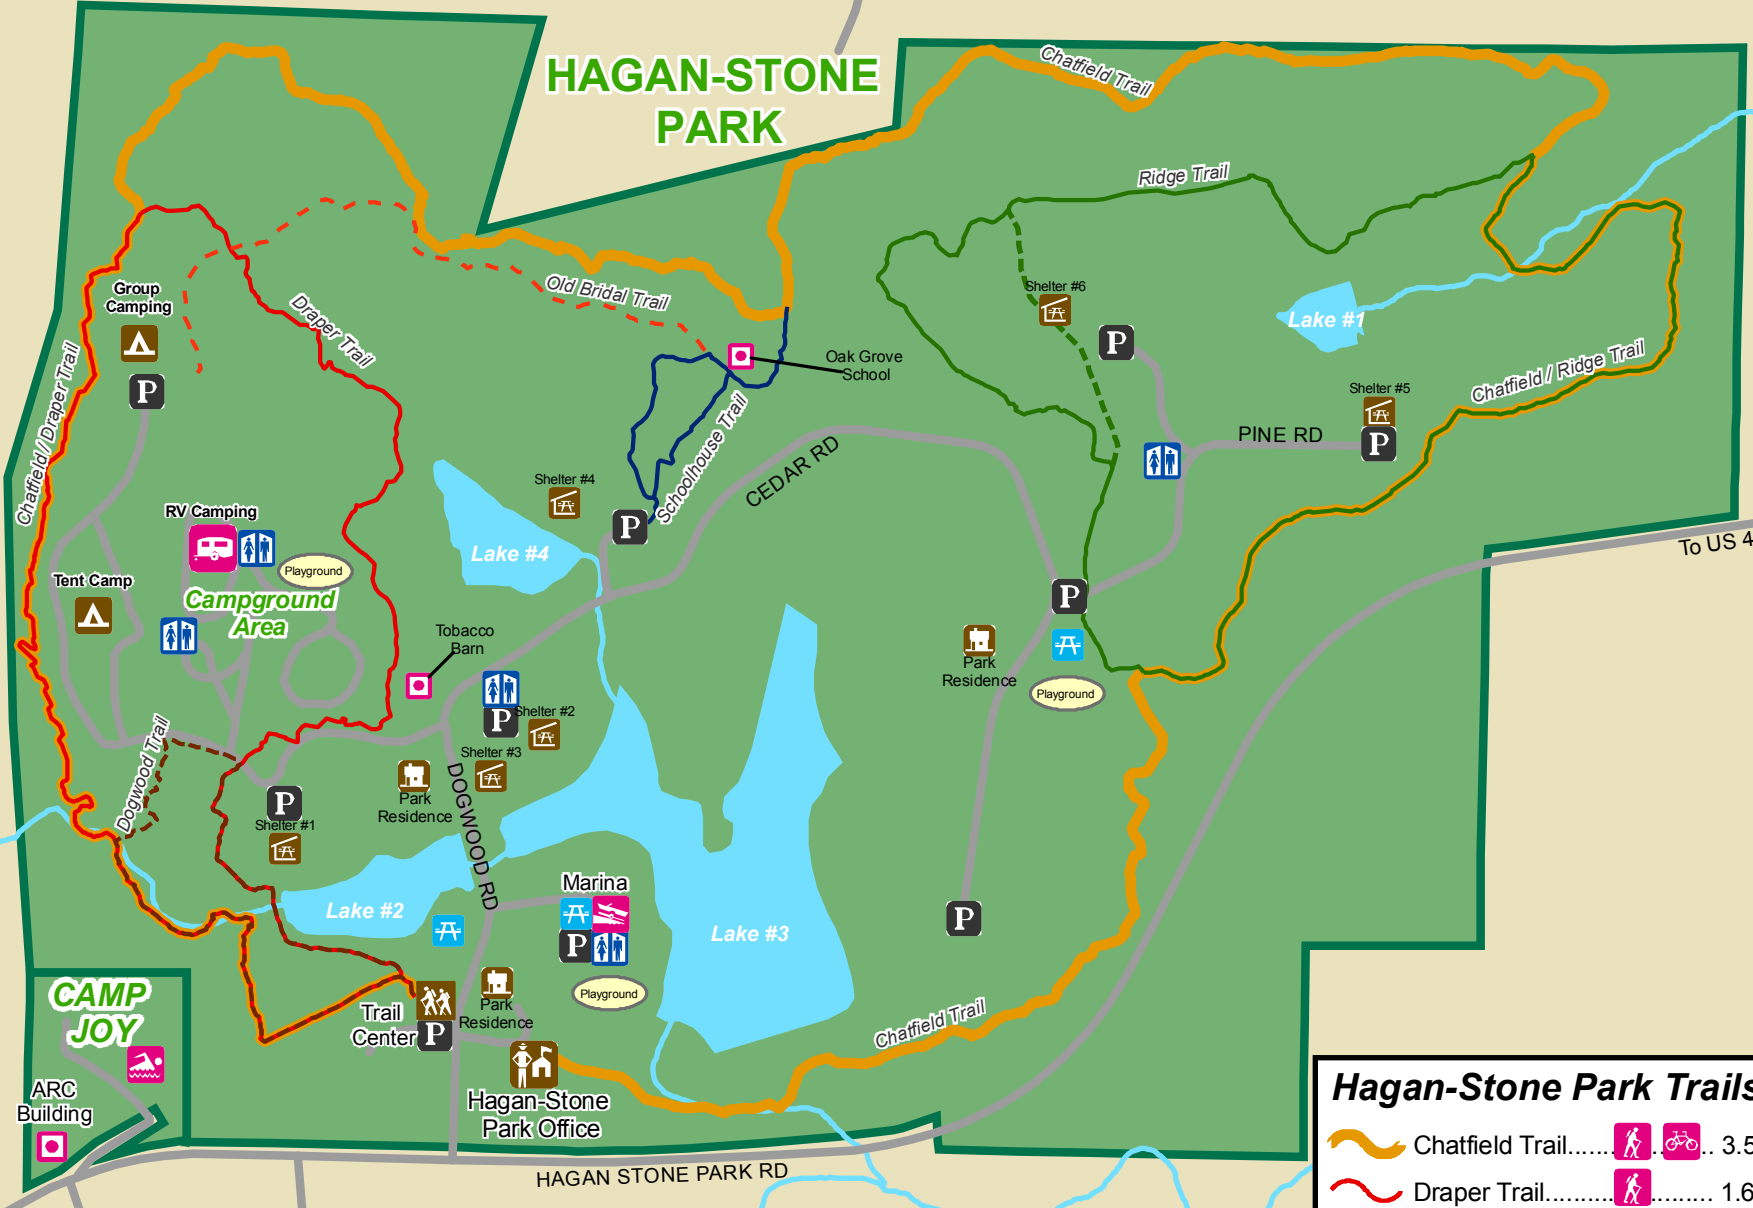

# Greensboro Trails System

## HAGAN-STONE PARK

**Legend**

- Hagan-Stone Park
- Shelters
- Picnic Area
- Parking
- Water Body
- Rivers

Data Compiled by the City of Greensboro GIS Division  
 Map created by Greensboro Parks and Recreation Trails Division

**Hagan-Stone Park Trails**

- Chatfield Trail..... .. 3.5 miles
- Draper Trail..... ..... 1.6 miles
- Ridge Trail..... .. 1.6 miles
- Dogwood Trail..... .. 0.7 miles
- Schoolhouse Trail..... .. 0.3 miles
- Old Bridal Trail..... ..... 0.4 miles
- Ridge Trail Spur..... .. 0.1 miles