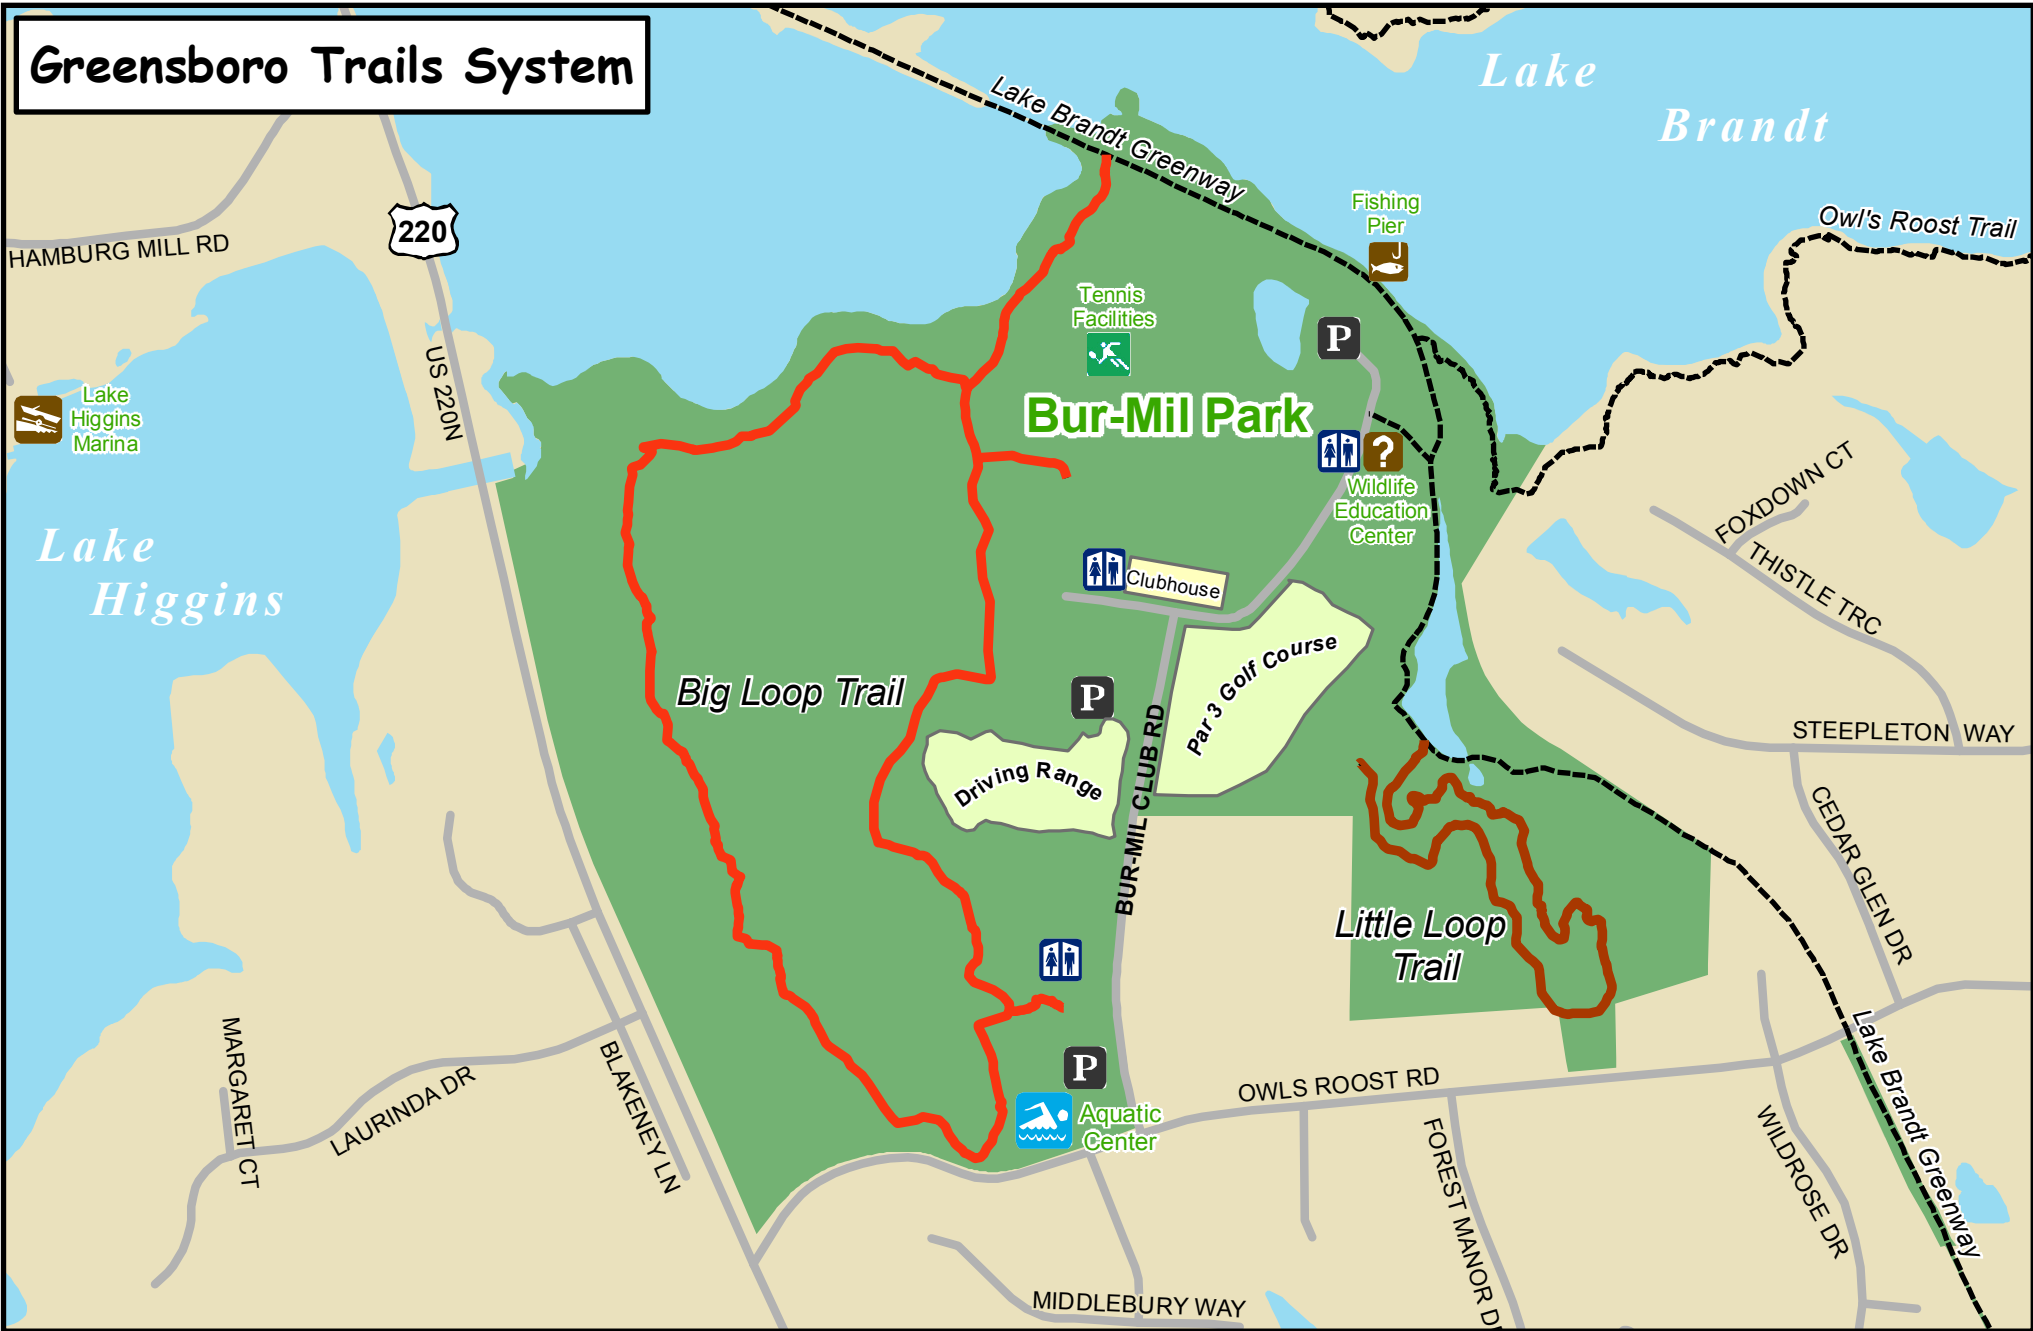

Greensboro Trails System

Bur-Mil Park Trails

- 
 Big Loop Trail.....   2.2 miles
- 
 Little Loop Trail.....   0.8 miles

Legend

-  Parks and Open Space
-  Water Body
-  Parking Lots
-  City Trails
-  Streets
-  Rivers

 Data Compiled by the City of Greensboro GIS Division
 Map created by Greensboro Parks and Recreation Trails Division