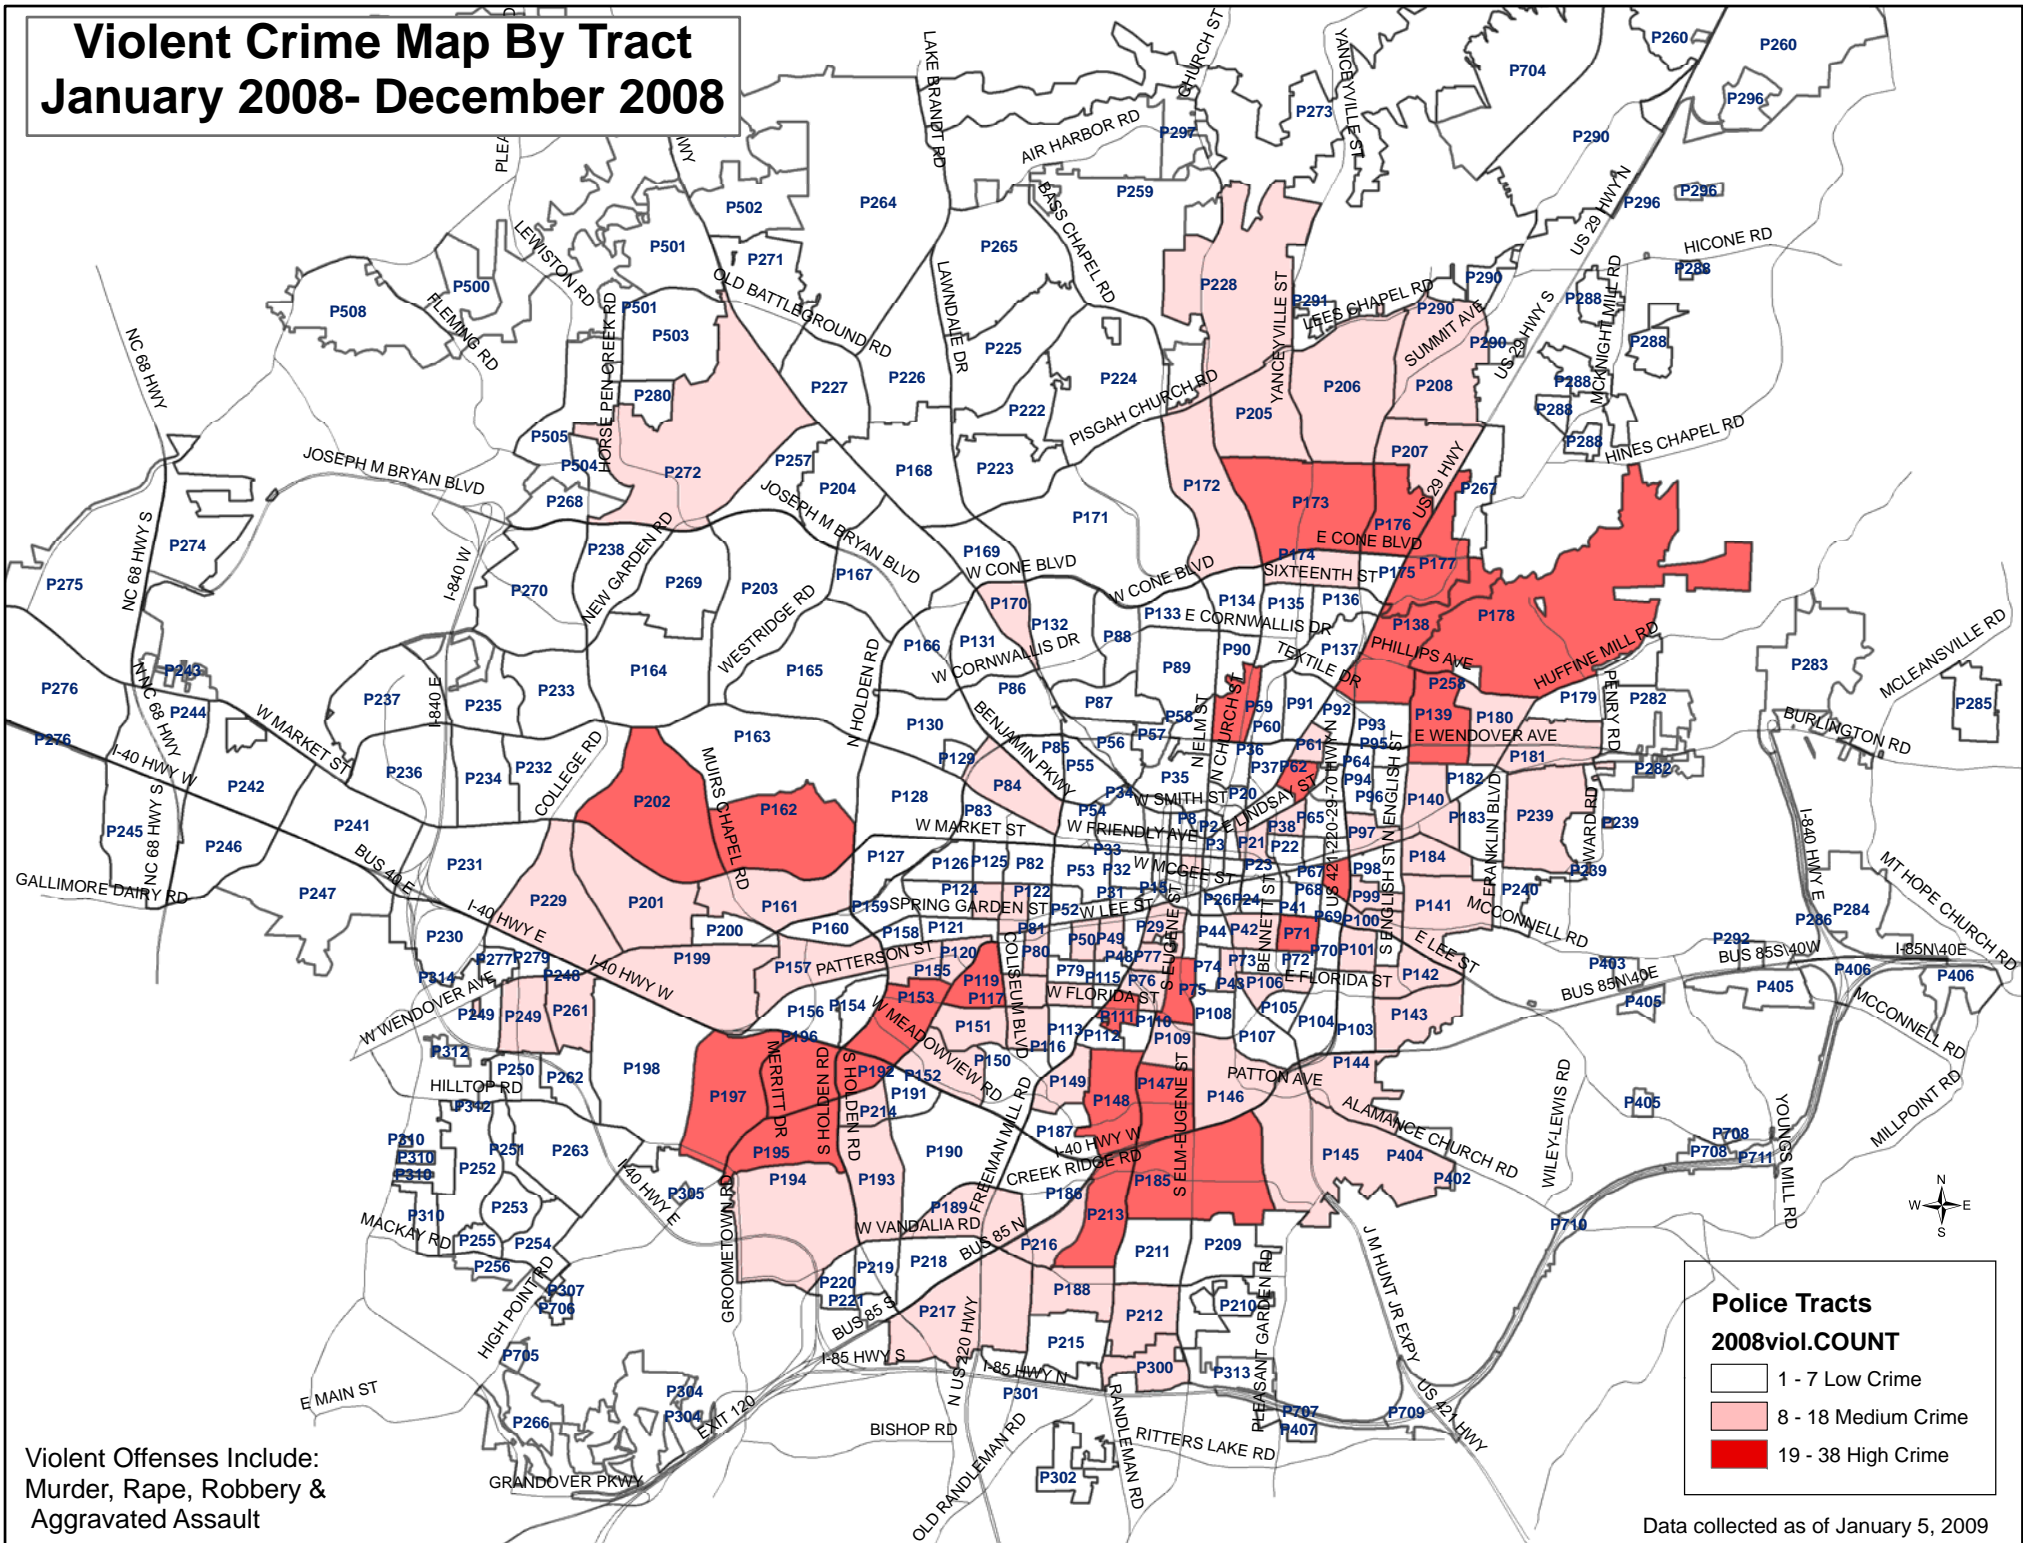

Violent Crime Map By Tract

January 2008- December 2008

Violent Offenses Include:
Murder, Rape, Robbery &
Aggravated Assault

Police Tracts
2008viol.COUNT

- 1 - 7 Low Crime
- 8 - 18 Medium Crime
- 19 - 38 High Crime

Data collected as of January 5, 2009