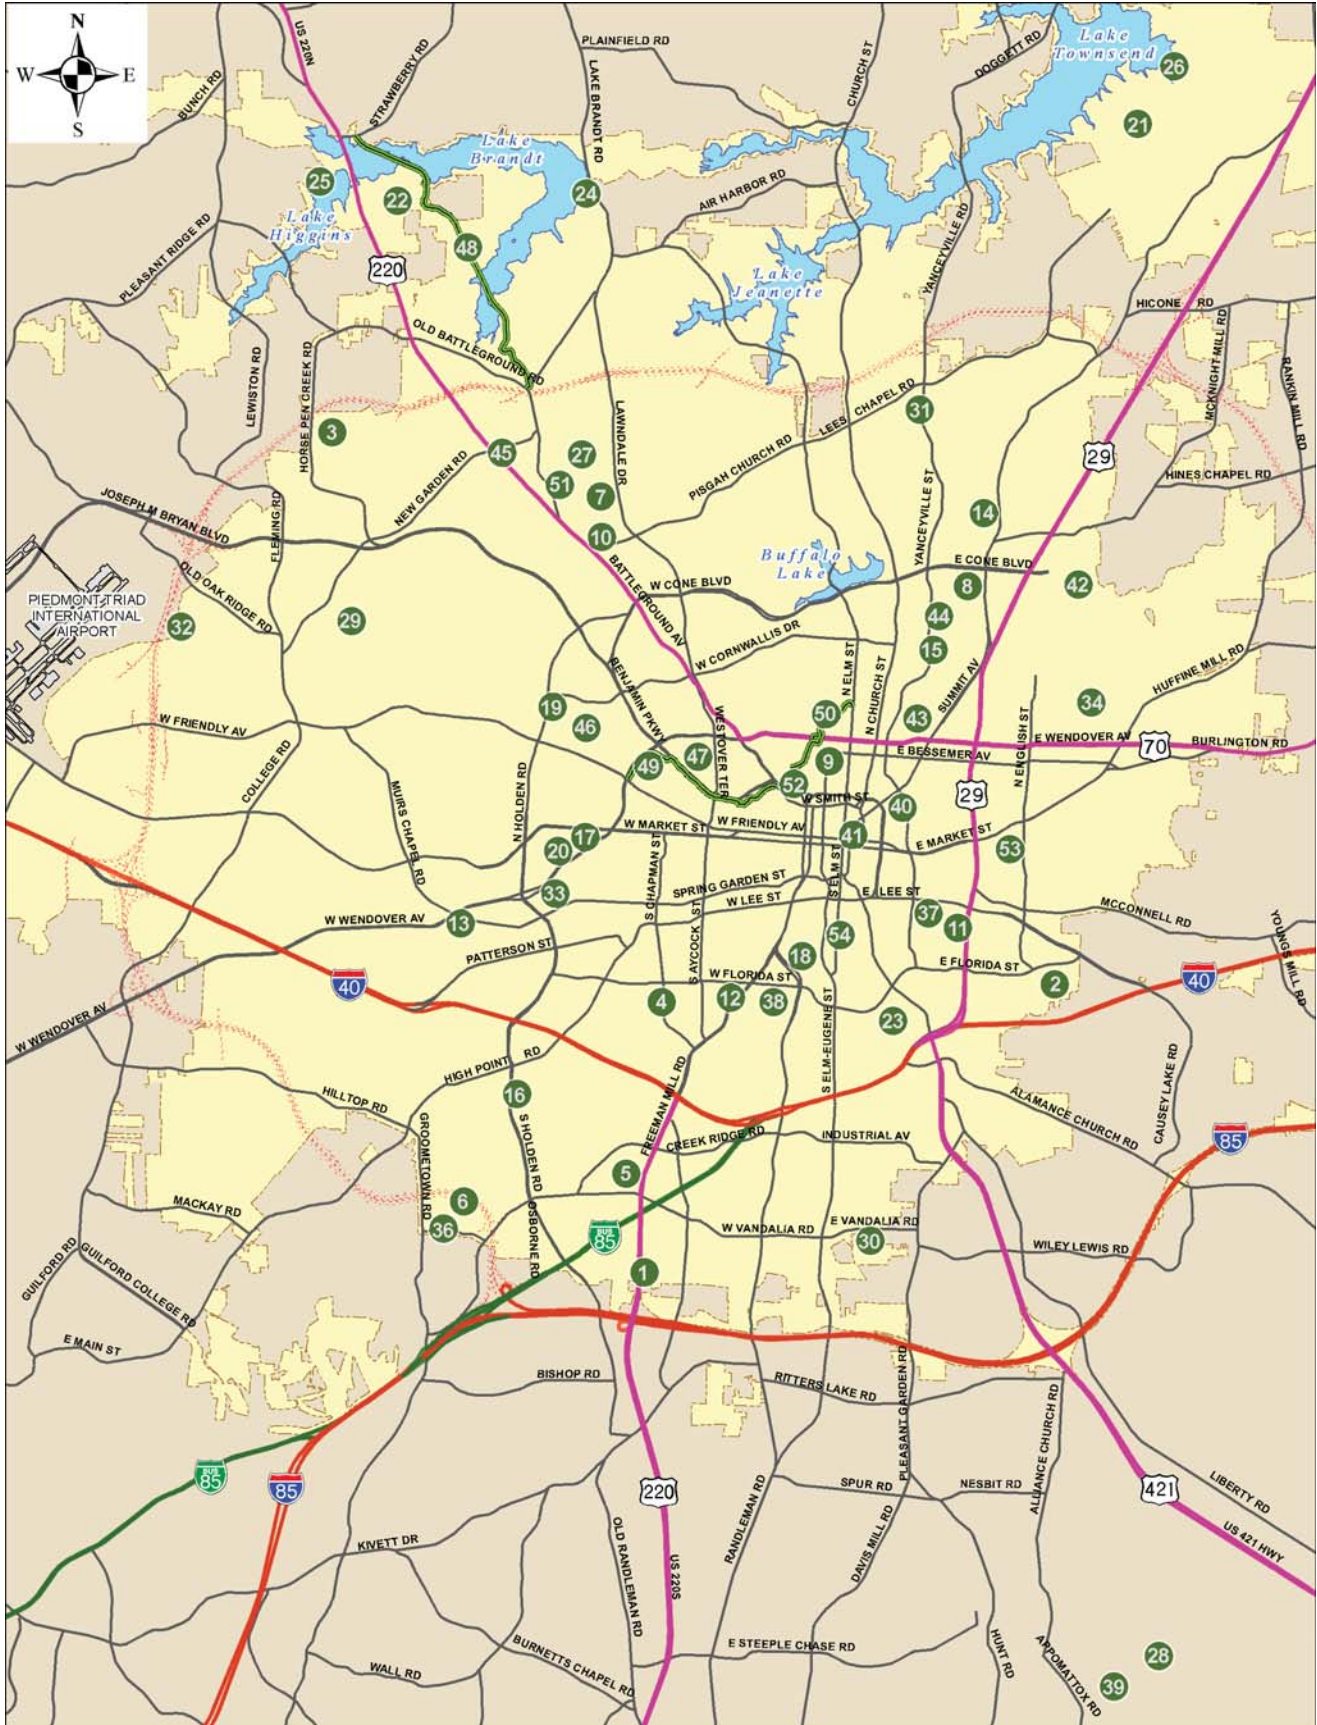

Facilities Map