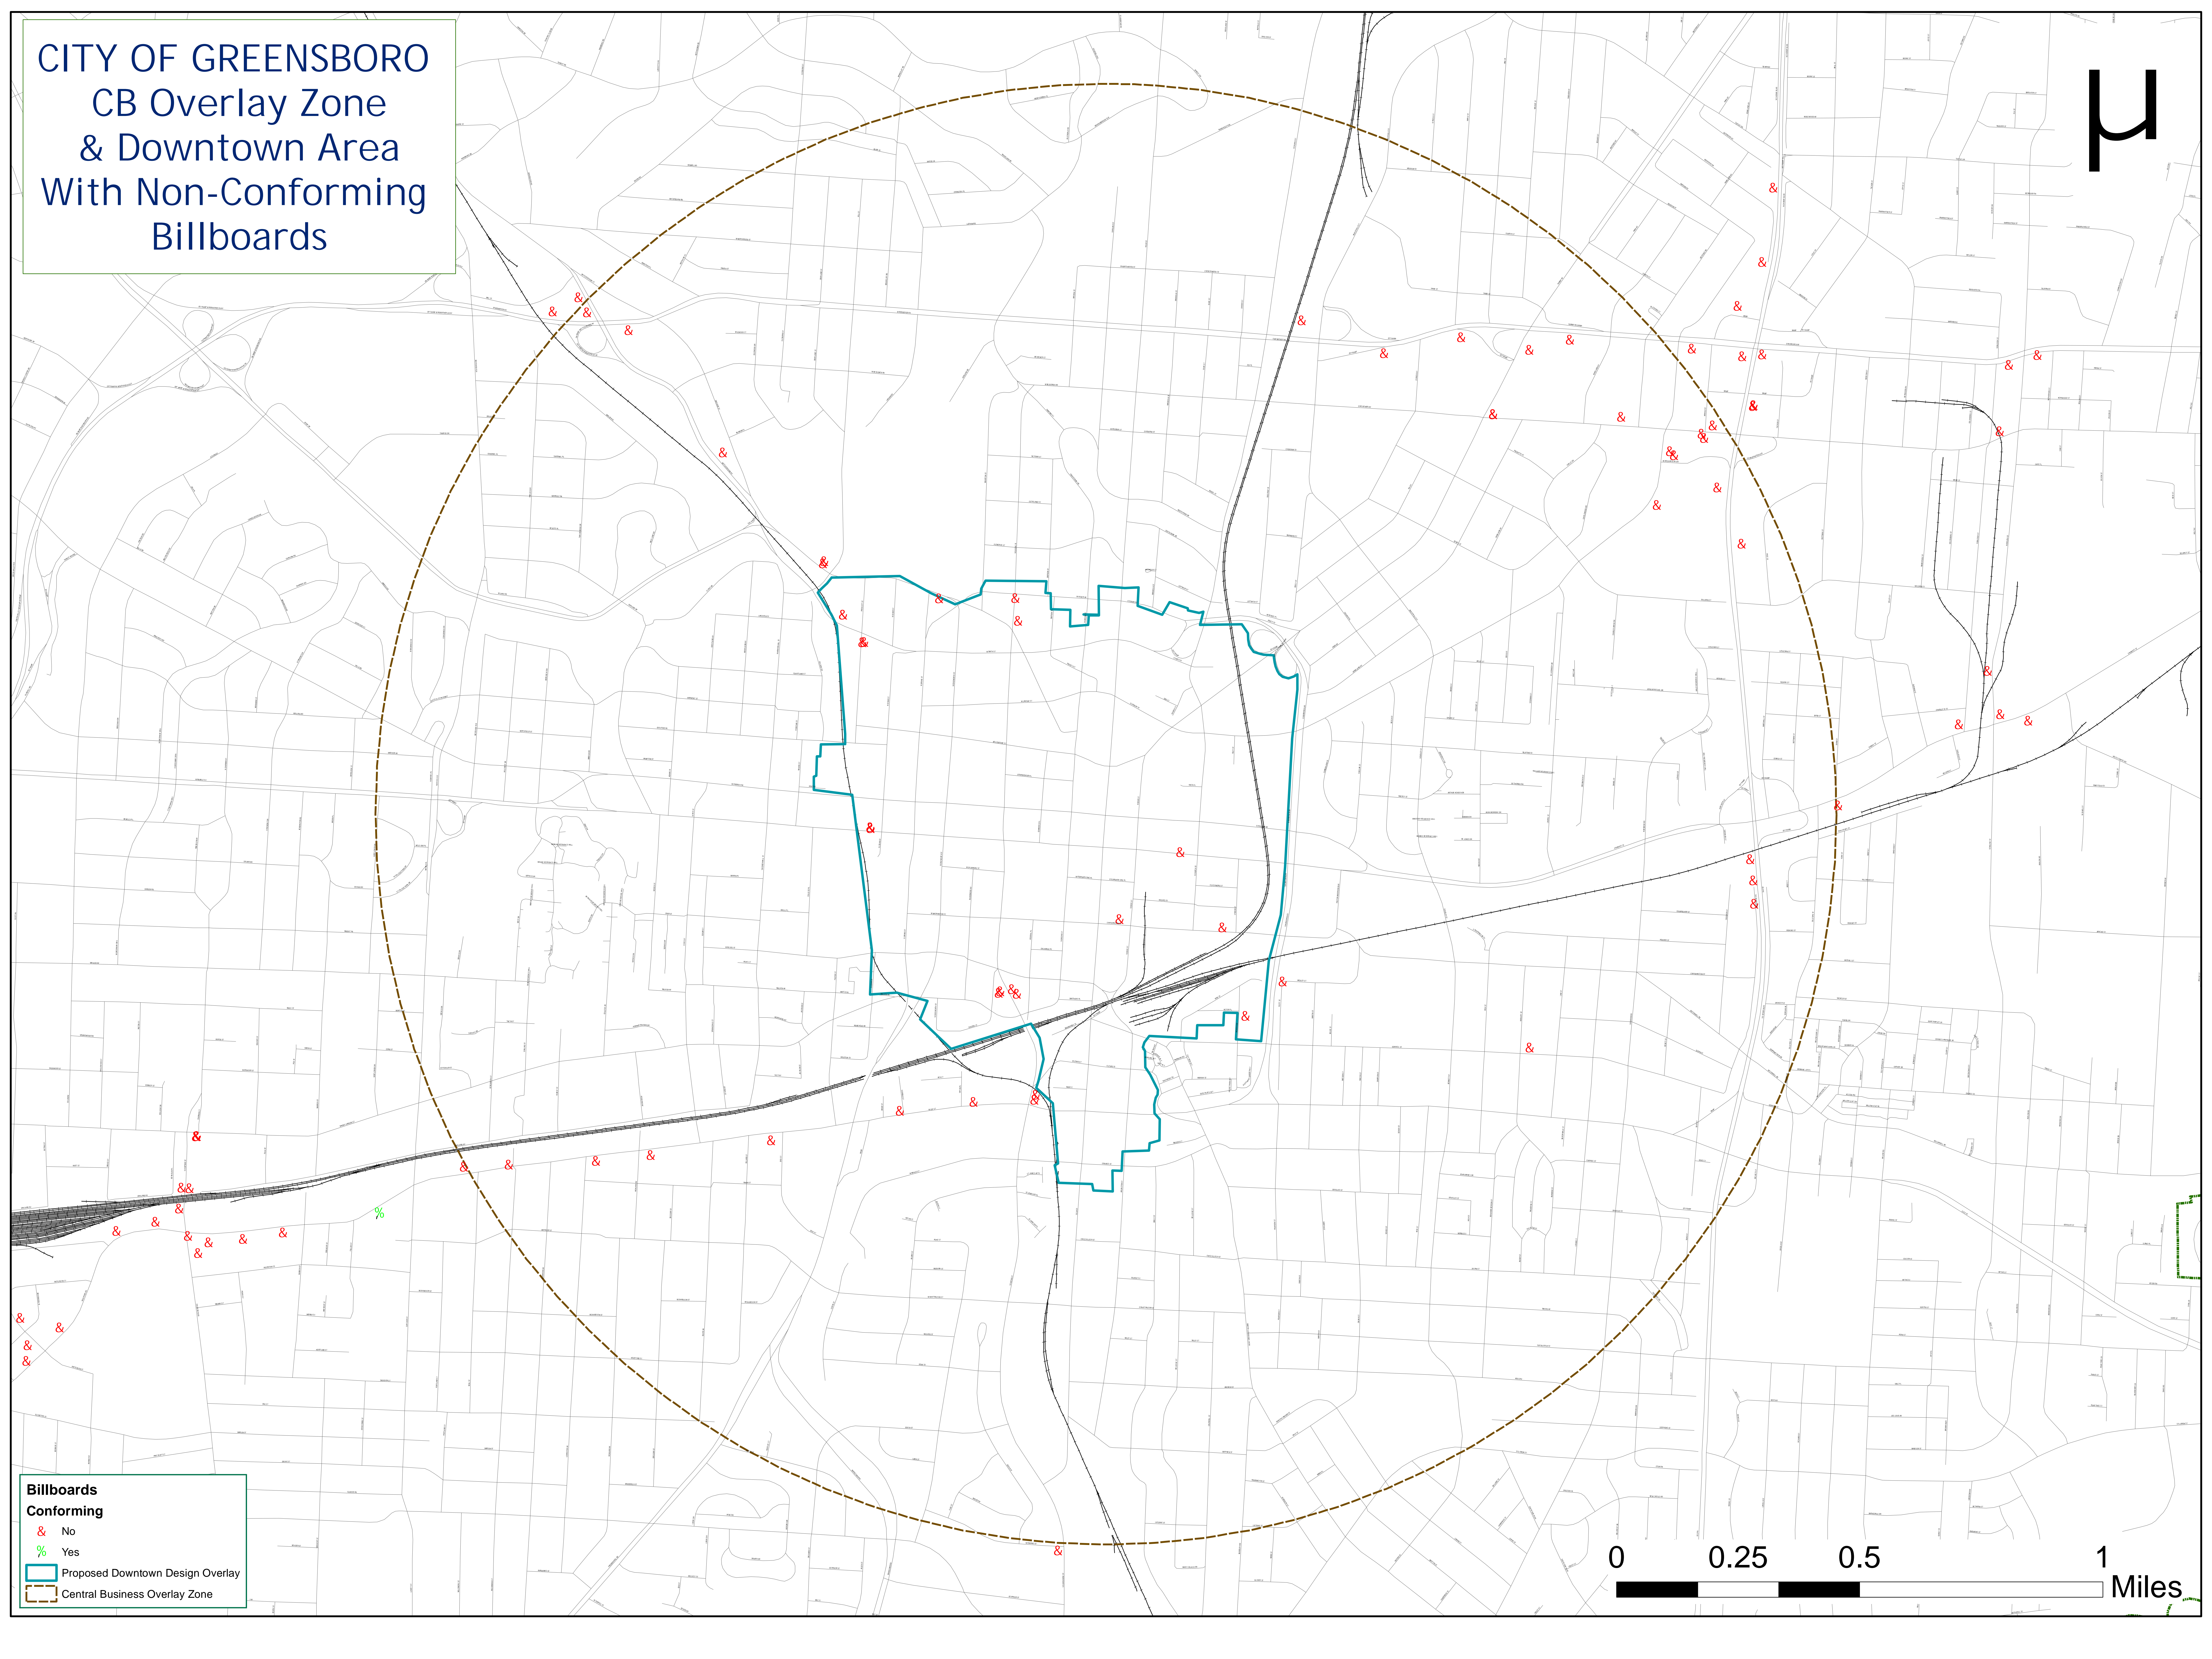

CITY OF GREENSBORO  
CB Overlay Zone  
& Downtown Area  
With Non-Conforming  
Billboards

**Billboards**  
Conforming  
& No  
% Yes  
Proposed Downtown Design Overlay  
Central Business Overlay Zone