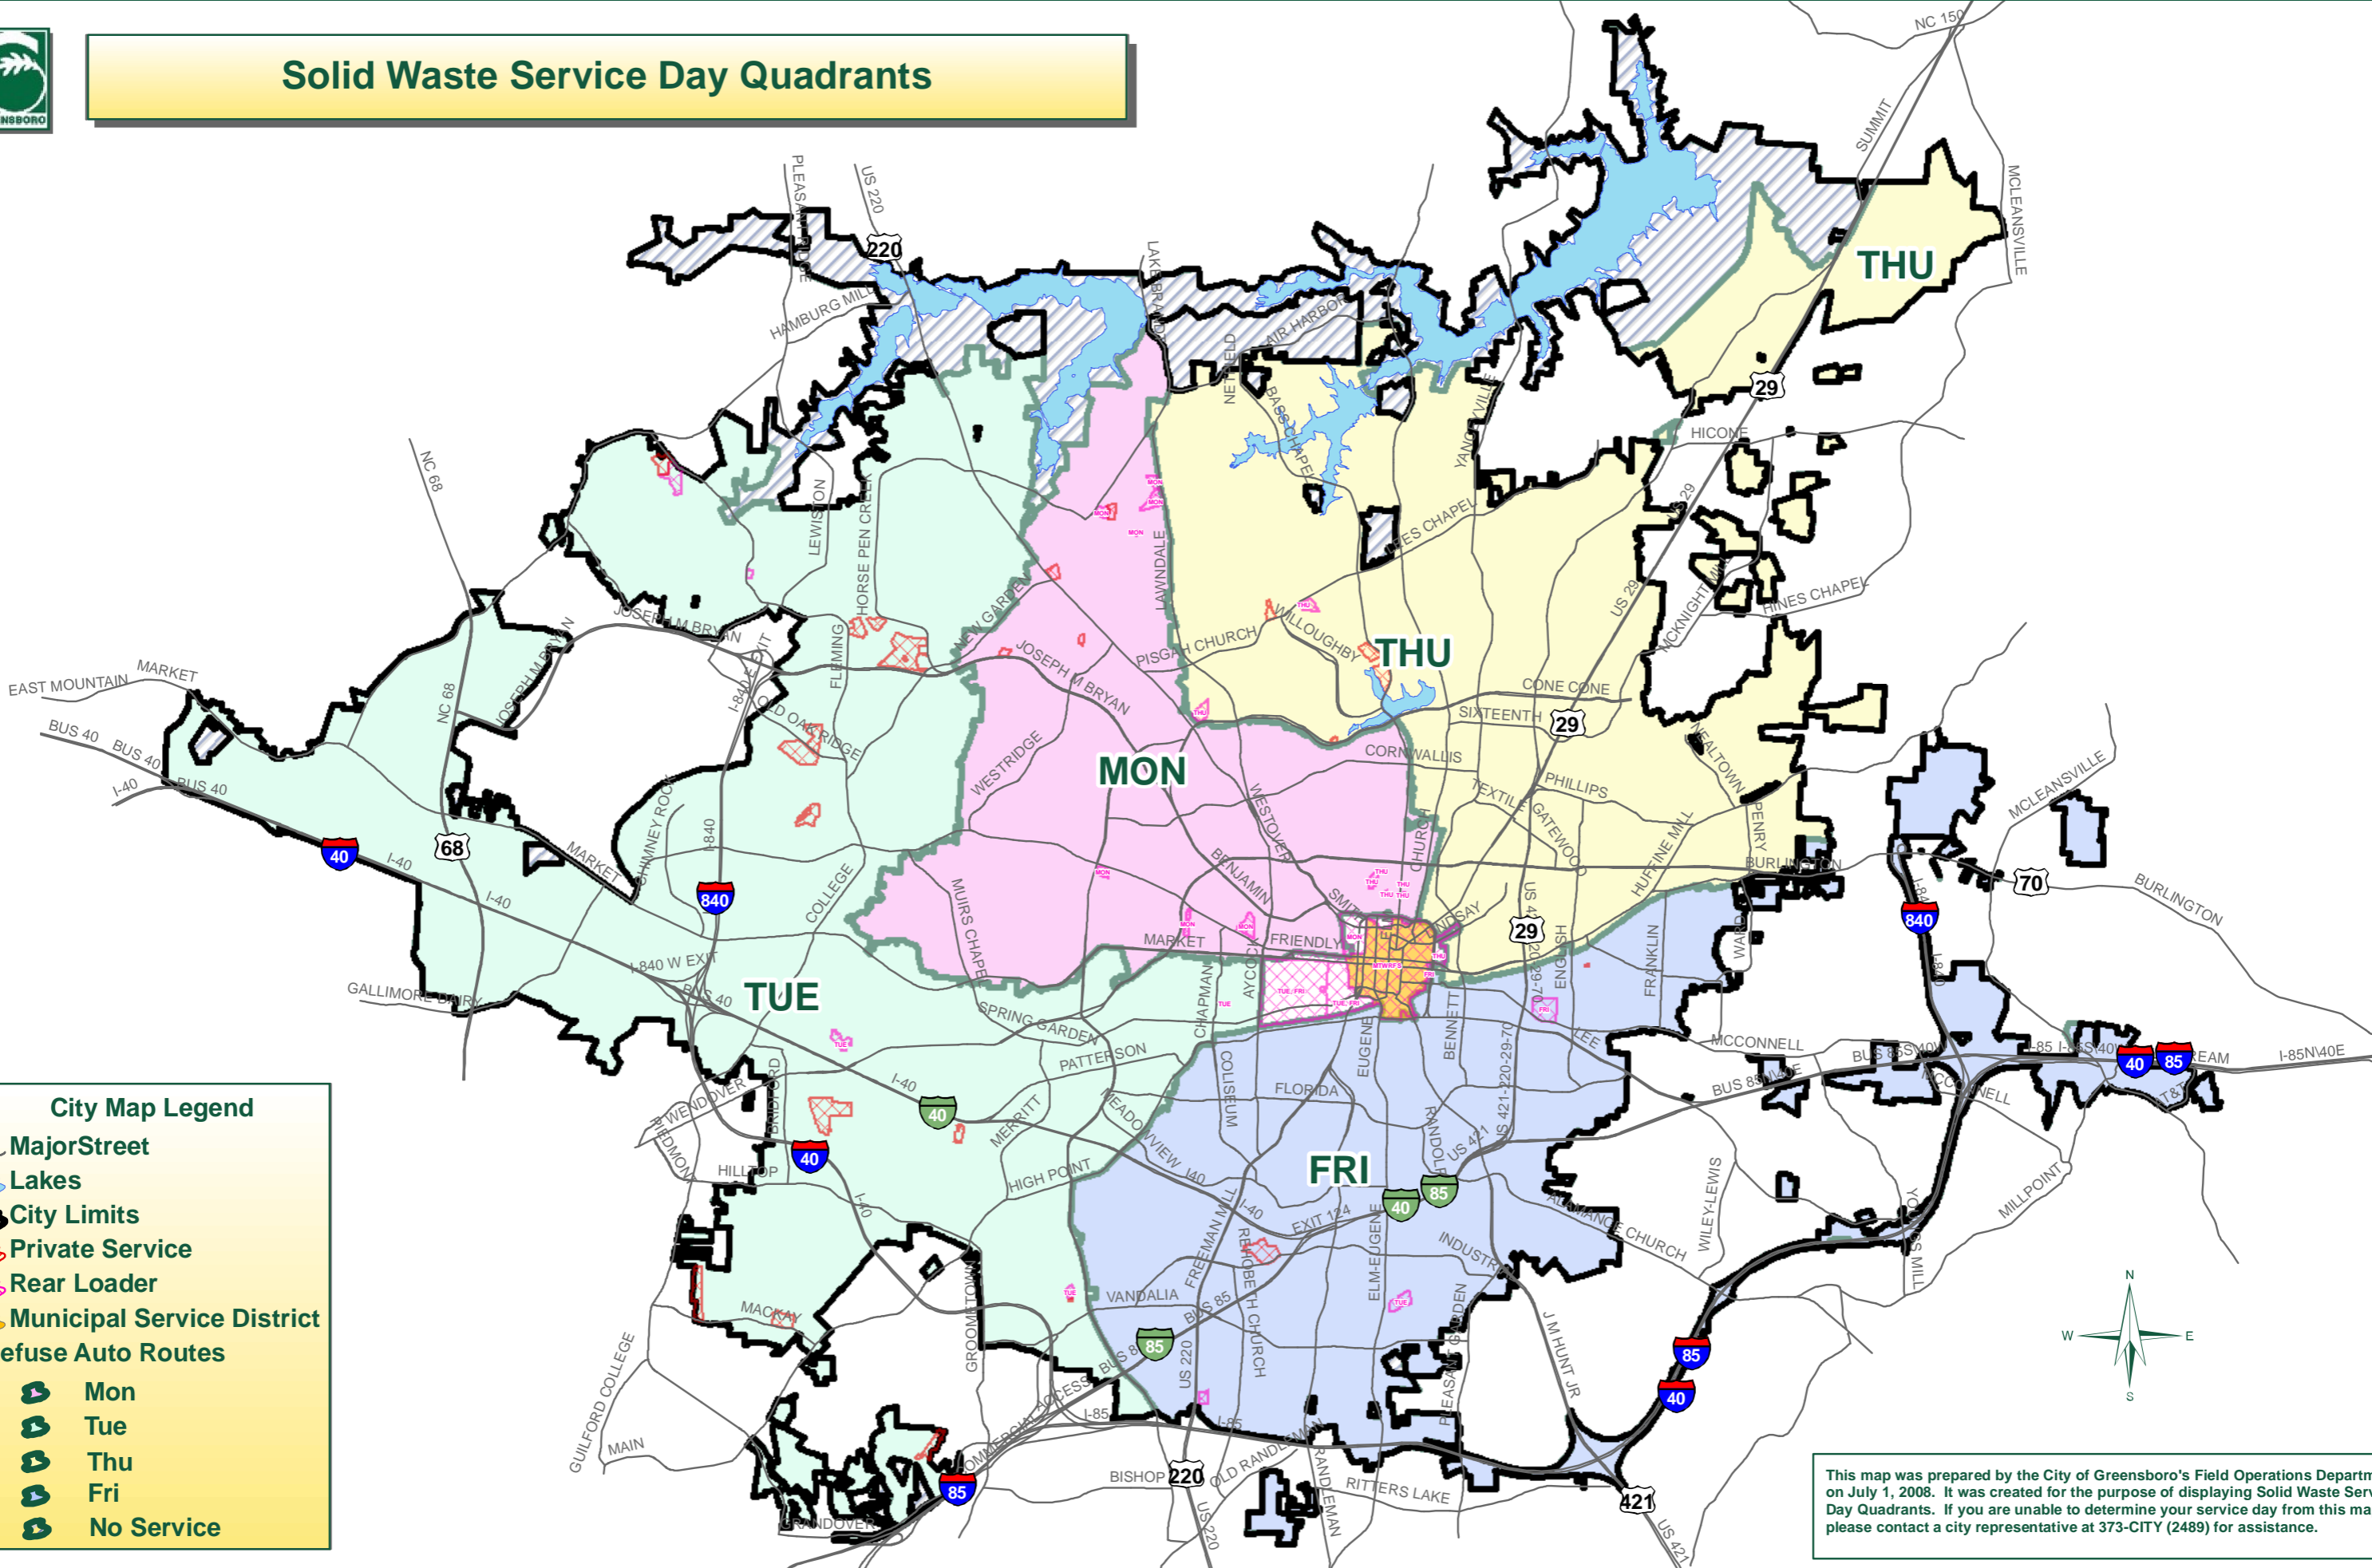

Solid Waste Service Day Quadrants

City Map Legend

- Major Street
- Lakes
- City Limits
- Private Service
- Rear Loader
- Municipal Service District
- Refuse Auto Routes
- Mon
- Tue
- Thu
- Fri
- No Service

This map was prepared by the City of Greensboro's Field Operations Department on July 1, 2008. It was created for the purpose of displaying Solid Waste Service Day Quadrants. If you are unable to determine your service day from this map, please contact a city representative at 373-CITY (2489) for assistance.