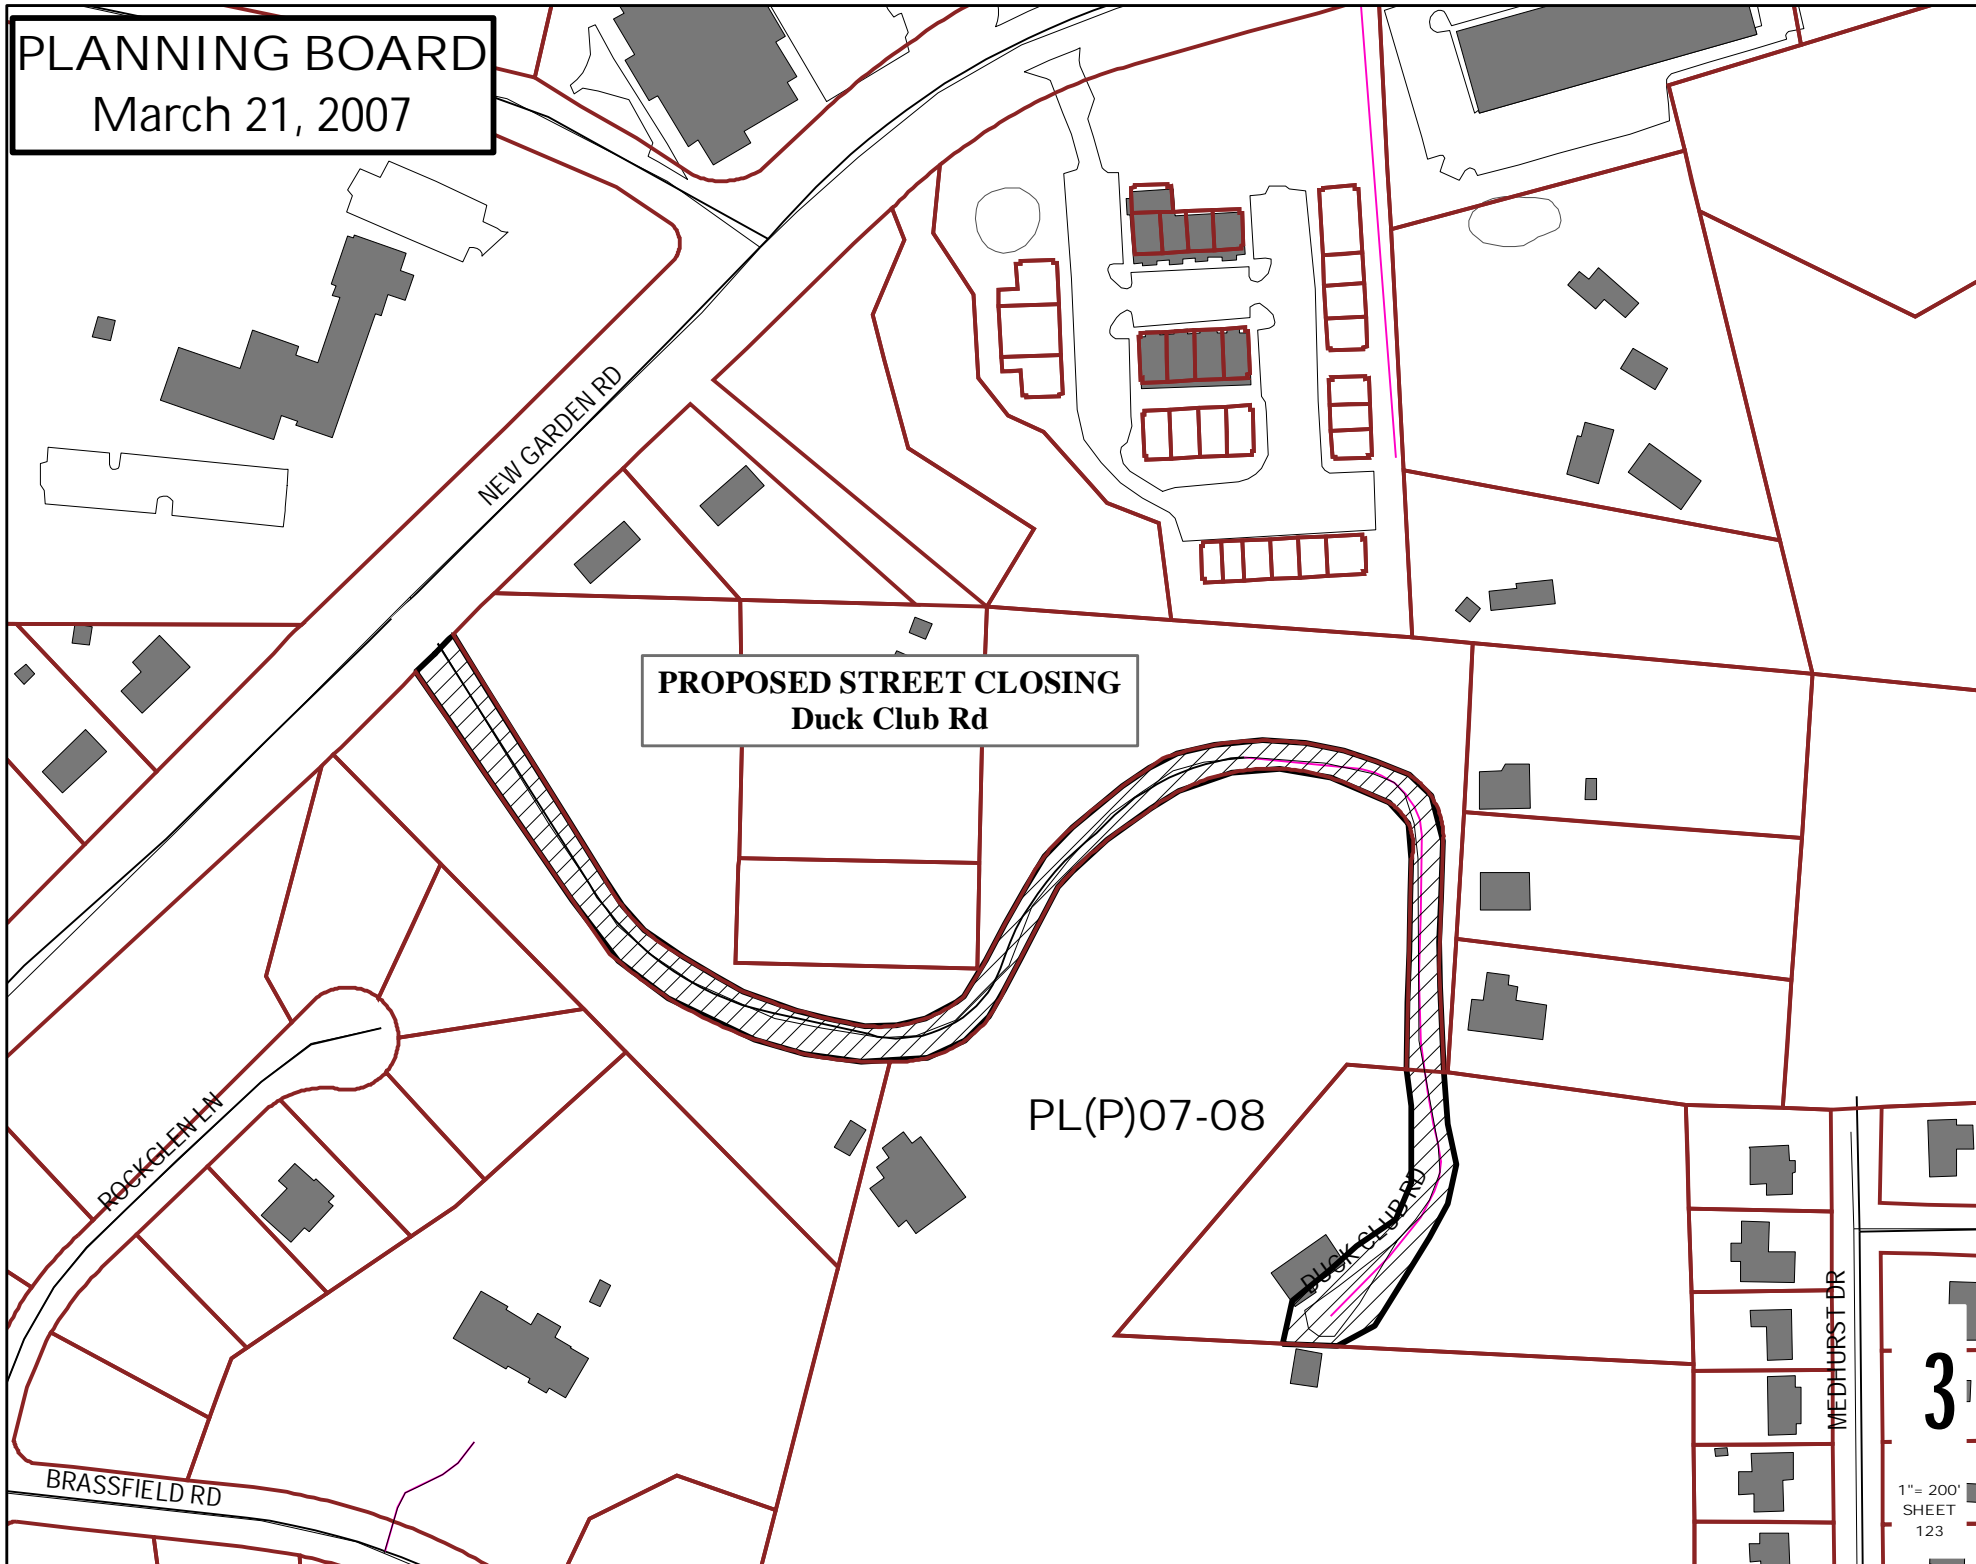

PLANNING BOARD  
March 21, 2007

**PROPOSED STREET CLOSING**  
Duck Club Rd

PL(P)07-08

NEW GARDEN RD

ROCKGLEN LN

BRASSFIELD RD

DUCK CLUB RD

MEDHURST DR

3

1" = 200'  
SHEET  
123