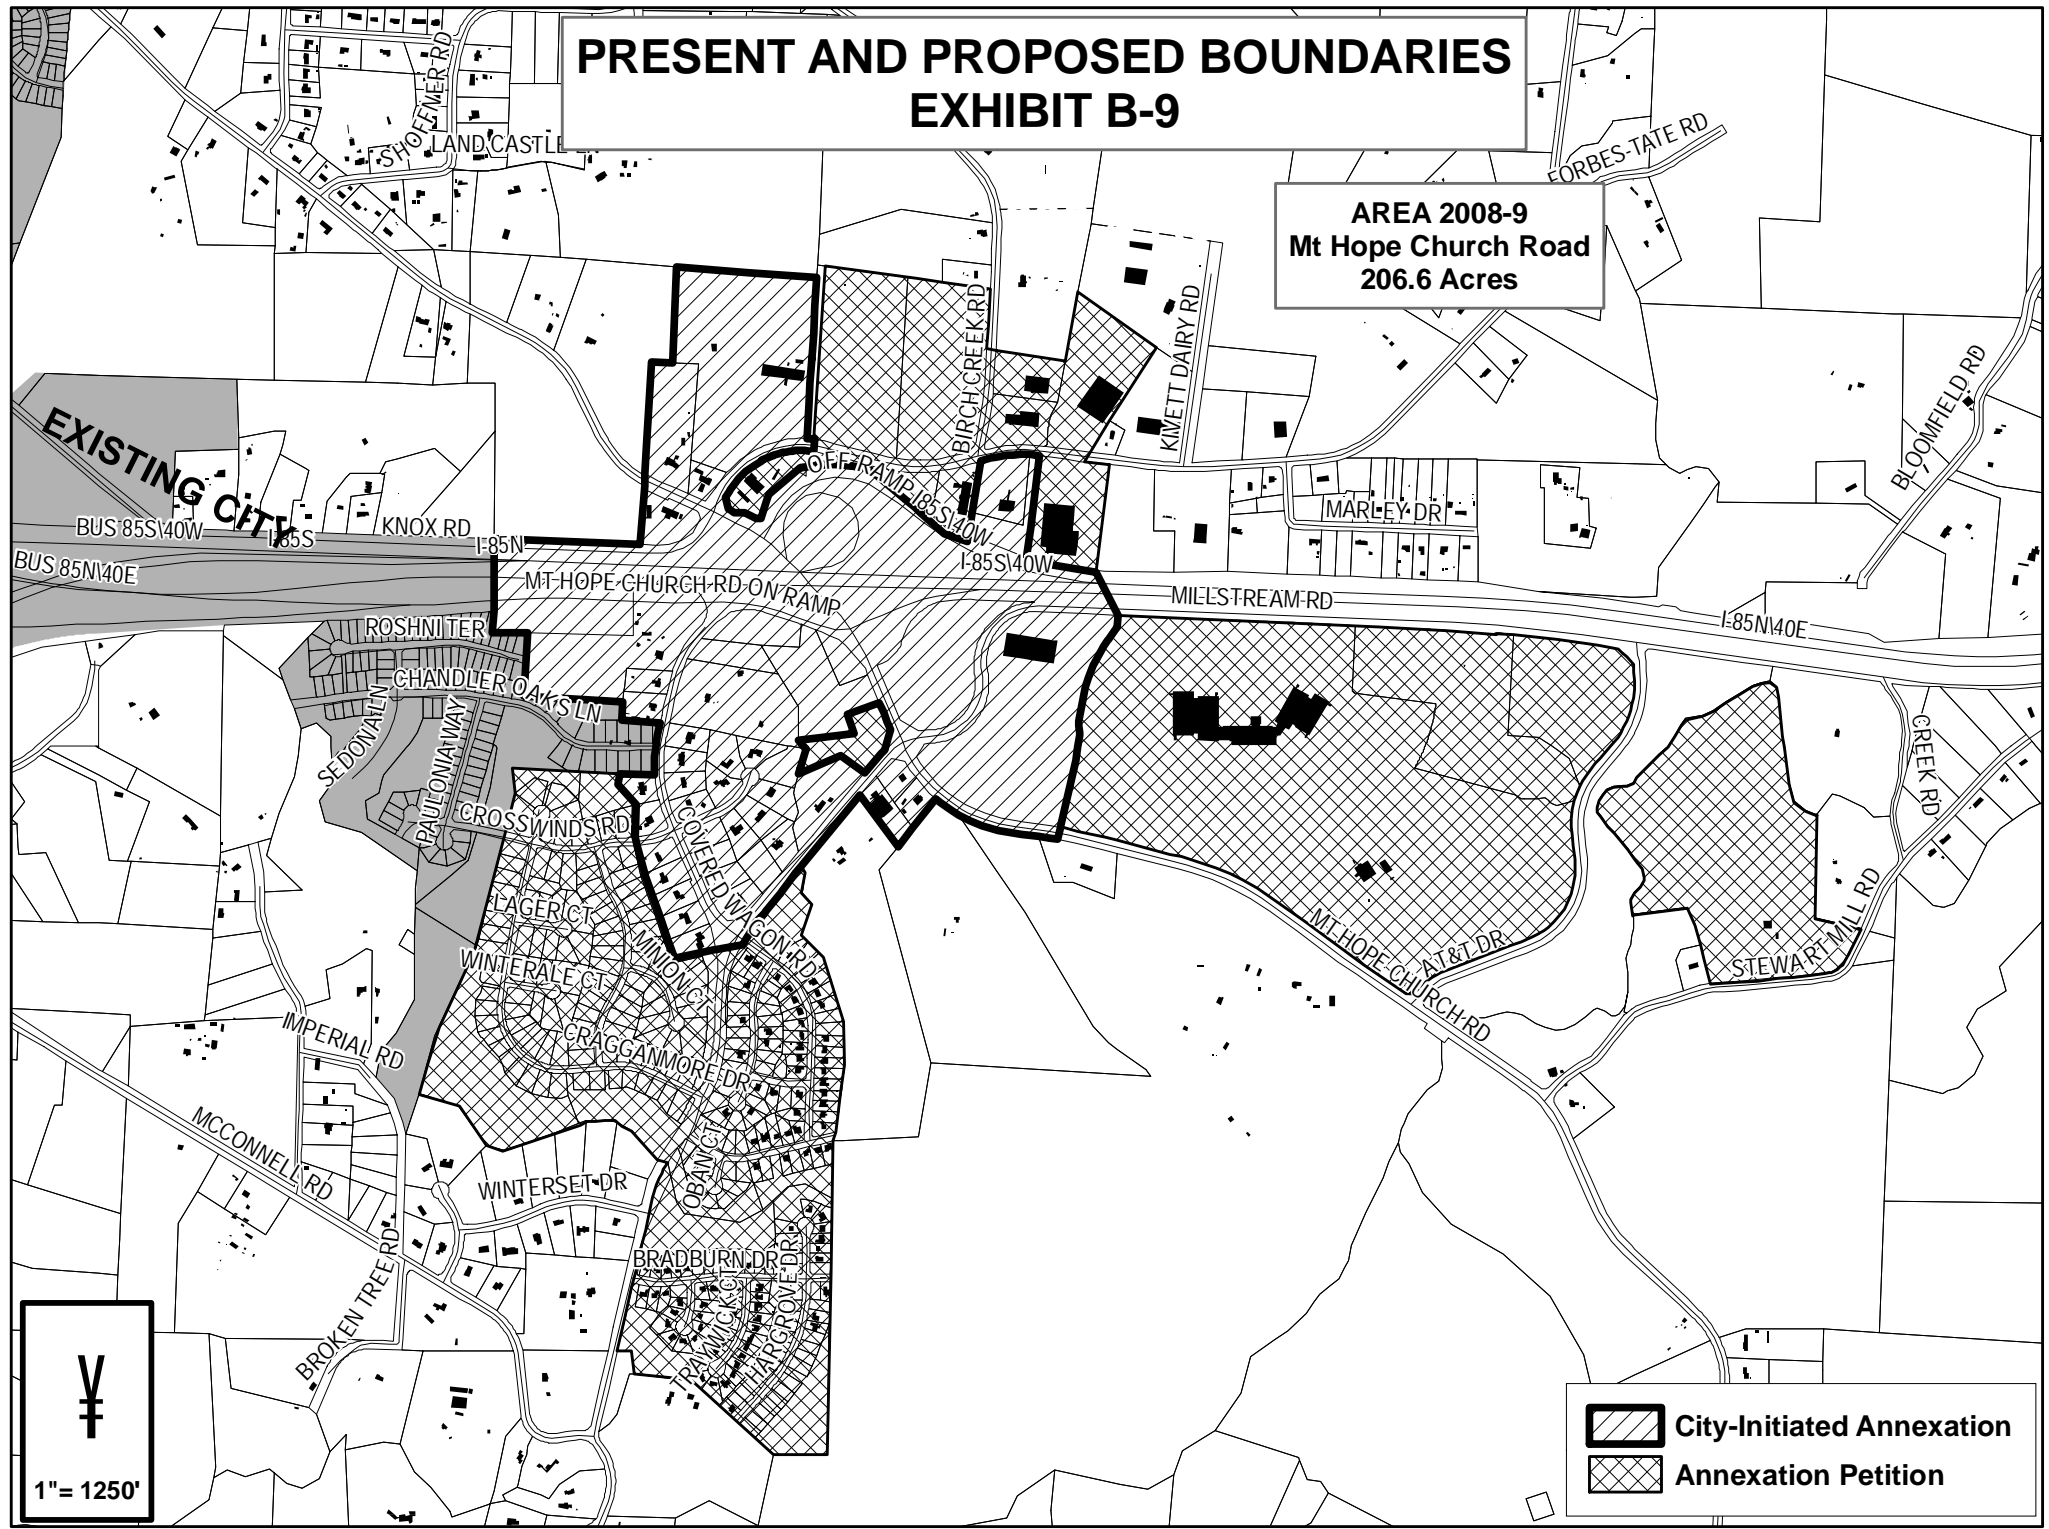

# PRESENT AND PROPOSED BOUNDARIES

## EXHIBIT B-9

**AREA 2008-9**  
**Mt Hope Church Road**  
**206.6 Acres**

**EXISTING CITY**

1" = 1250'

 **City-Initiated Annexation**  
 **Annexation Petition**