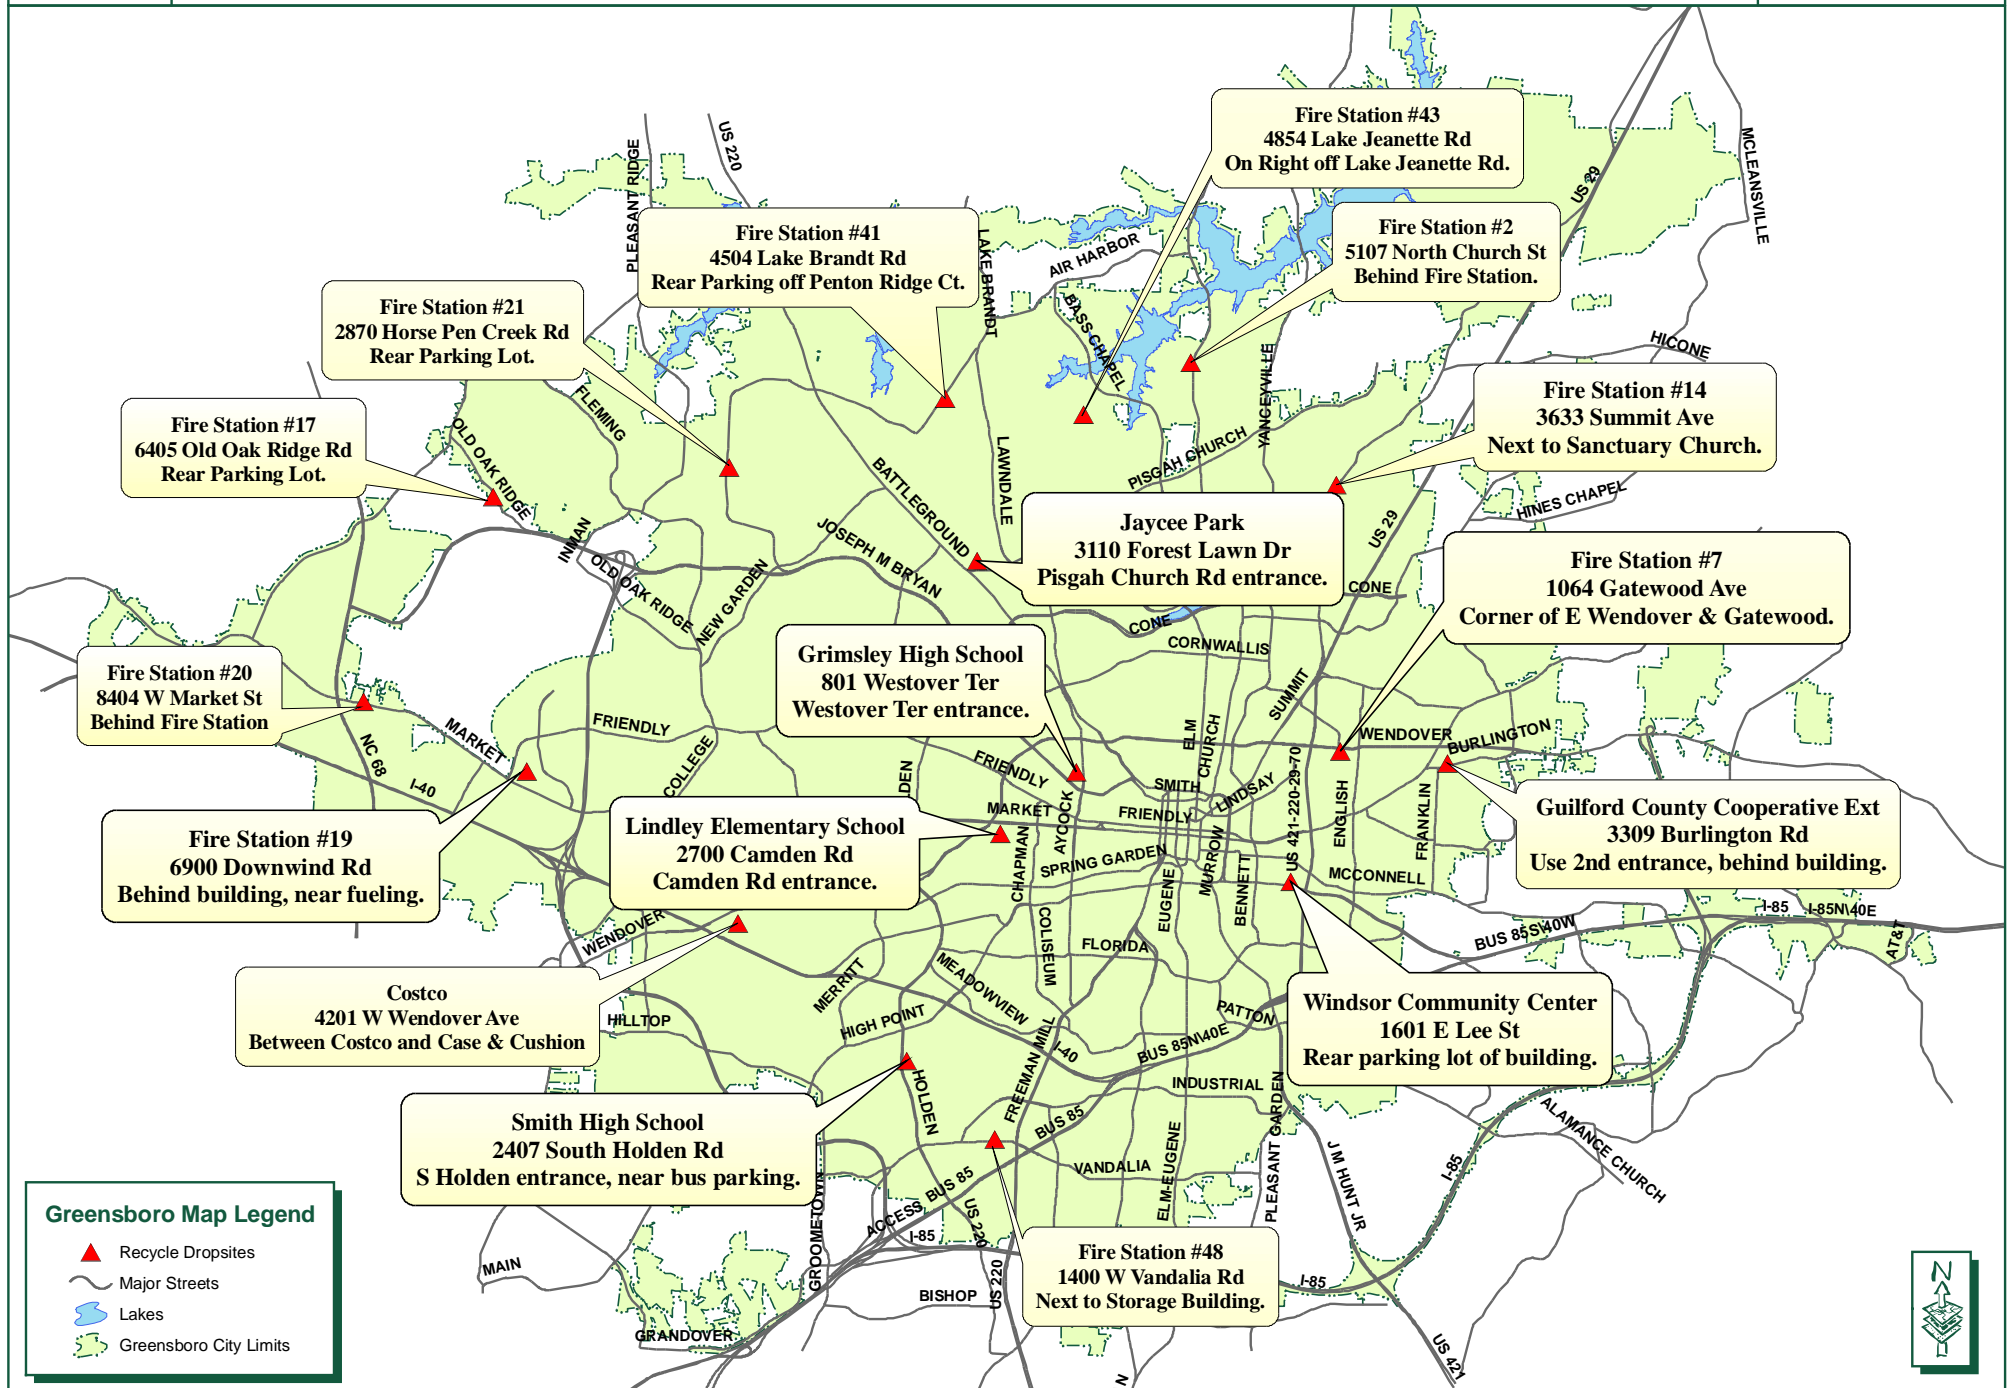

Greensboro Recycling Drop Off Sites

Greensboro Map Legend

- Recycle Dropsites
- Major Streets
- Lakes
- Greensboro City Limits