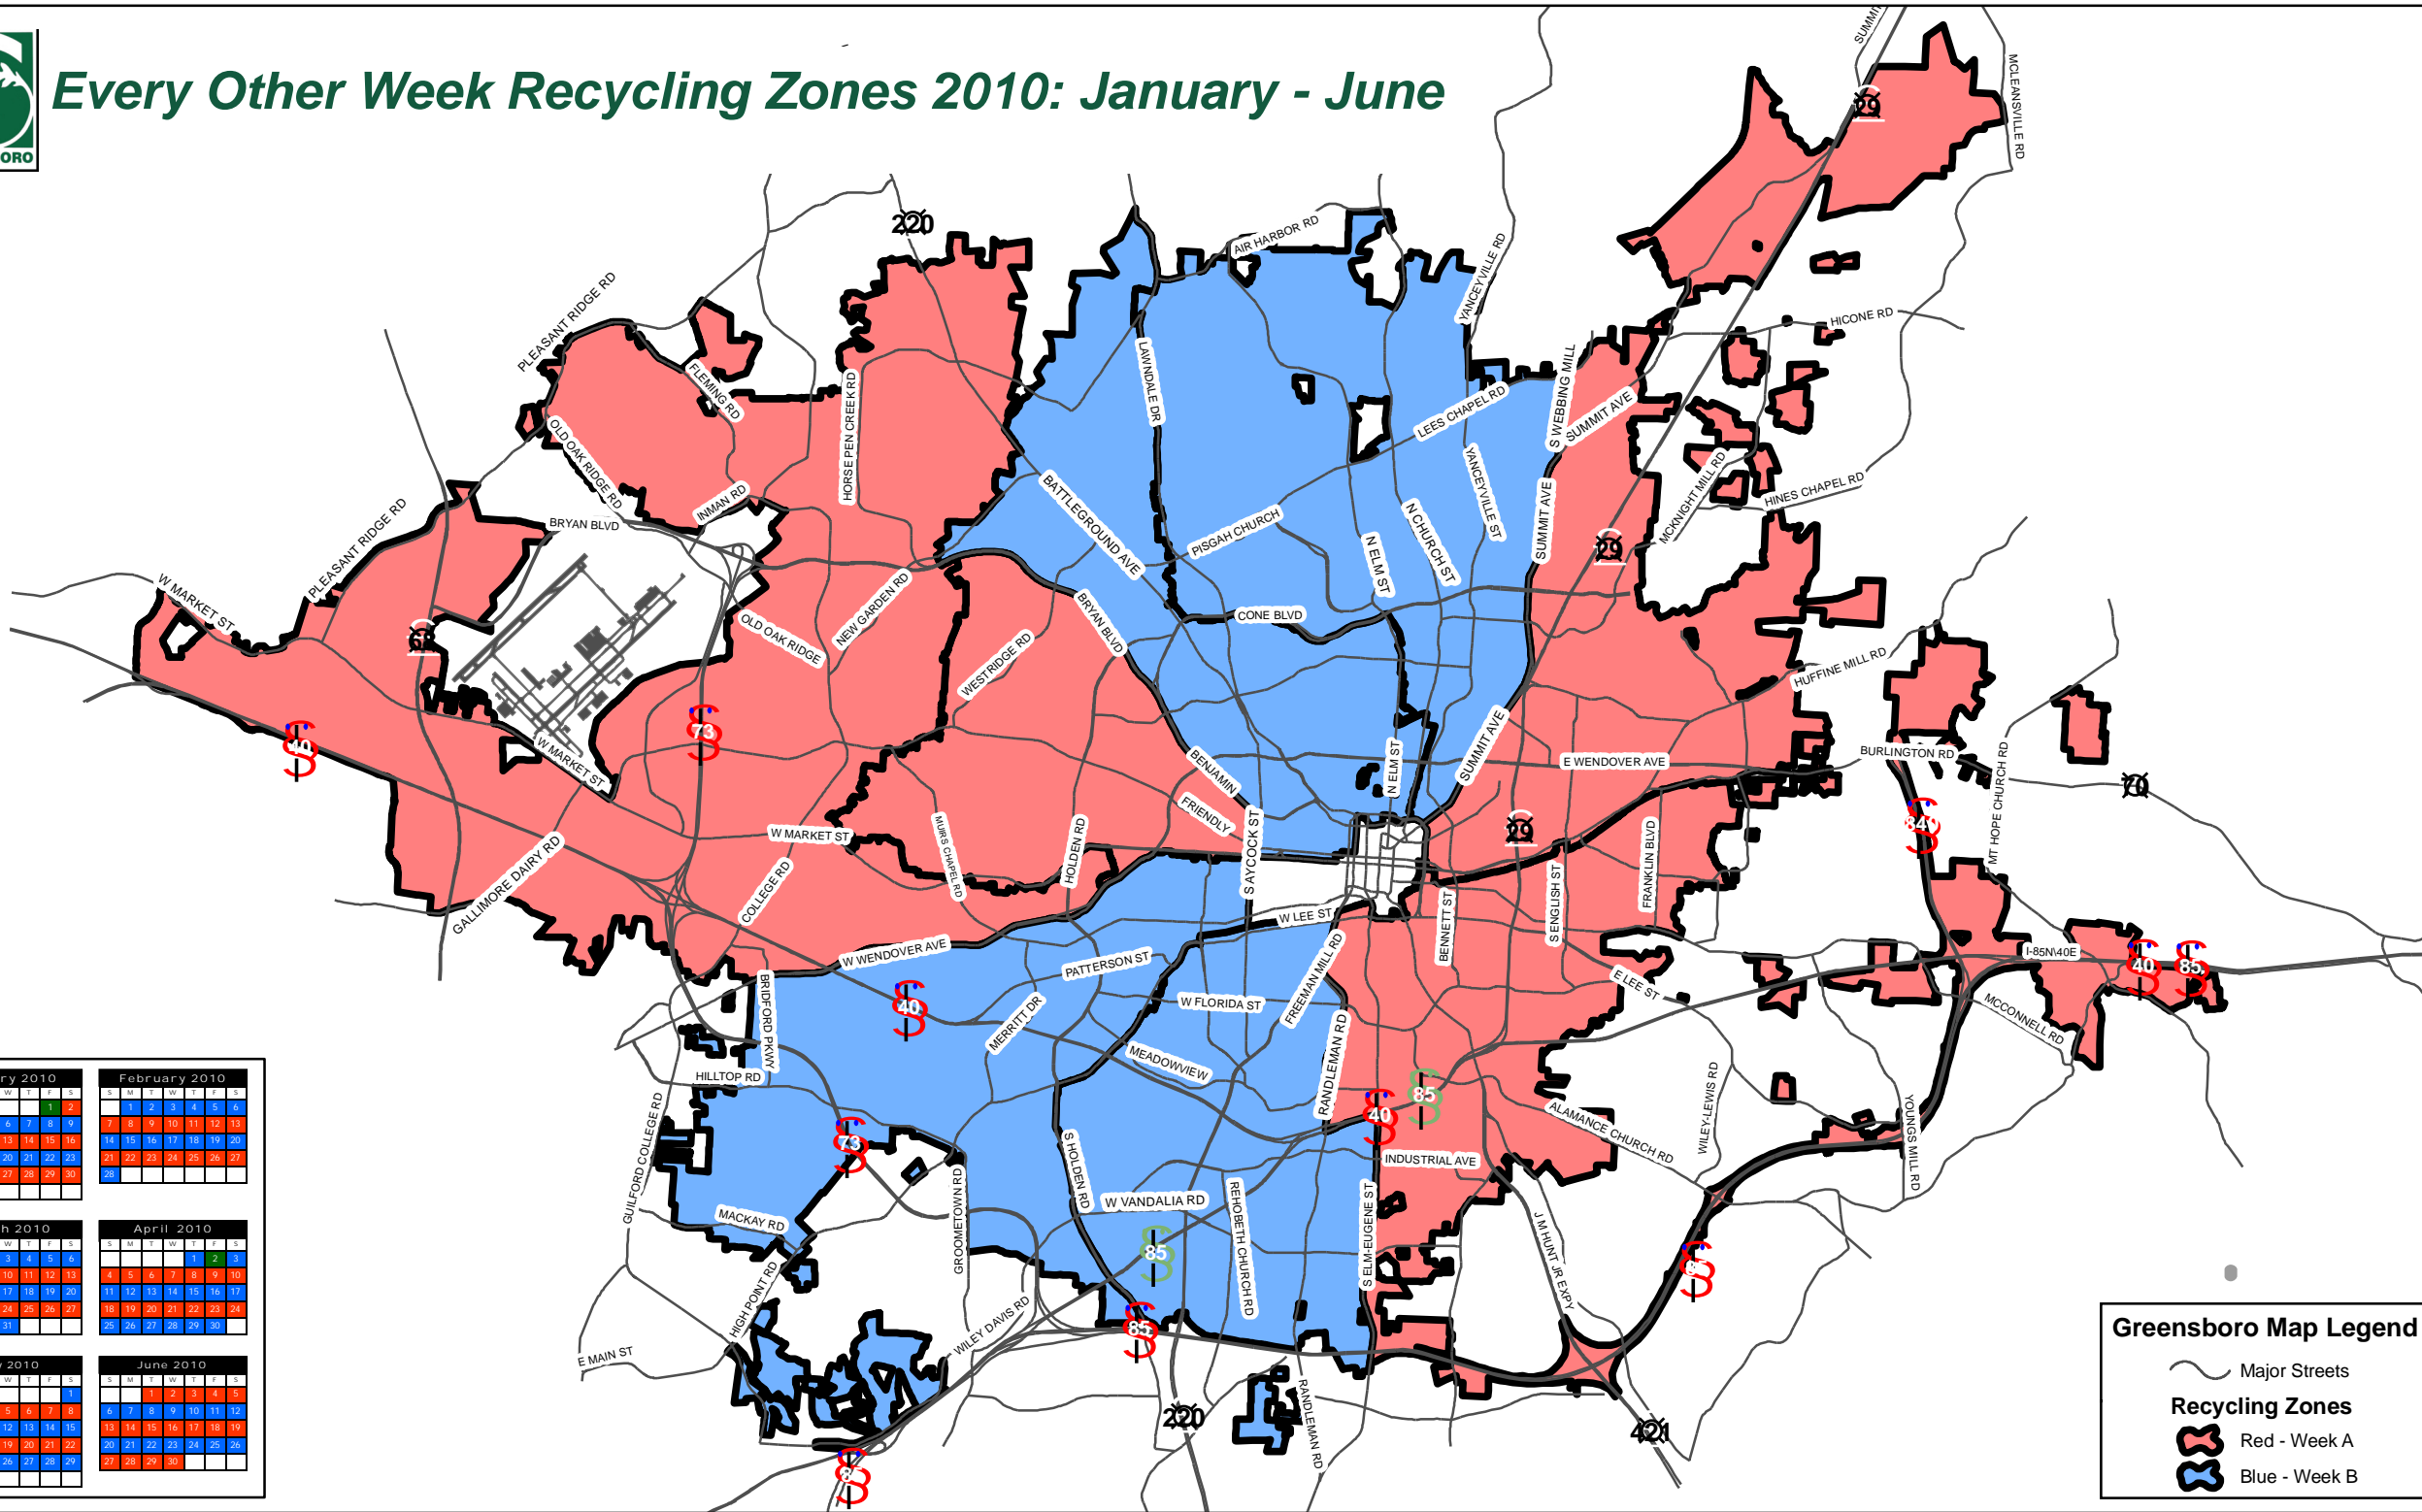

Every Other Week Recycling Zones 2010: January - June

January 2010							February 2010						
S	M	T	W	T	F	S	S	M	T	W	T	F	S
						1	1	2	3	4	5	6	
3	4	5	6	7	8	9	7	8	9	10	11	12	13
10	11	12	13	14	15	16	14	15	16	17	18	19	20
17	18	19	20	21	22	23	21	22	23	24	25	26	27
24	25	26	27	28	29	30	28						
31													

March 2010							April 2010						
S	M	T	W	T	F	S	S	M	T	W	T	F	S
	1	2	3	4	5	6	1	2	3	4	5	6	
7	8	9	10	11	12	13	7	8	9	10	11	12	13
14	15	16	17	18	19	20	14	15	16	17	18	19	20
21	22	23	24	25	26	27	21	22	23	24	25	26	27
28	29	30	31				28	29	30	31			

May 2010							June 2010						
S	M	T	W	T	F	S	S	M	T	W	T	F	S
						1	1	2	3	4	5		
2	3	4	5	6	7	8	6	7	8	9	10	11	12
9	10	11	12	13	14	15	13	14	15	16	17	18	19
16	17	18	19	20	21	22	20	21	22	23	24	25	26
23	24	25	26	27	28	29	27	28	29	30			
30	31												