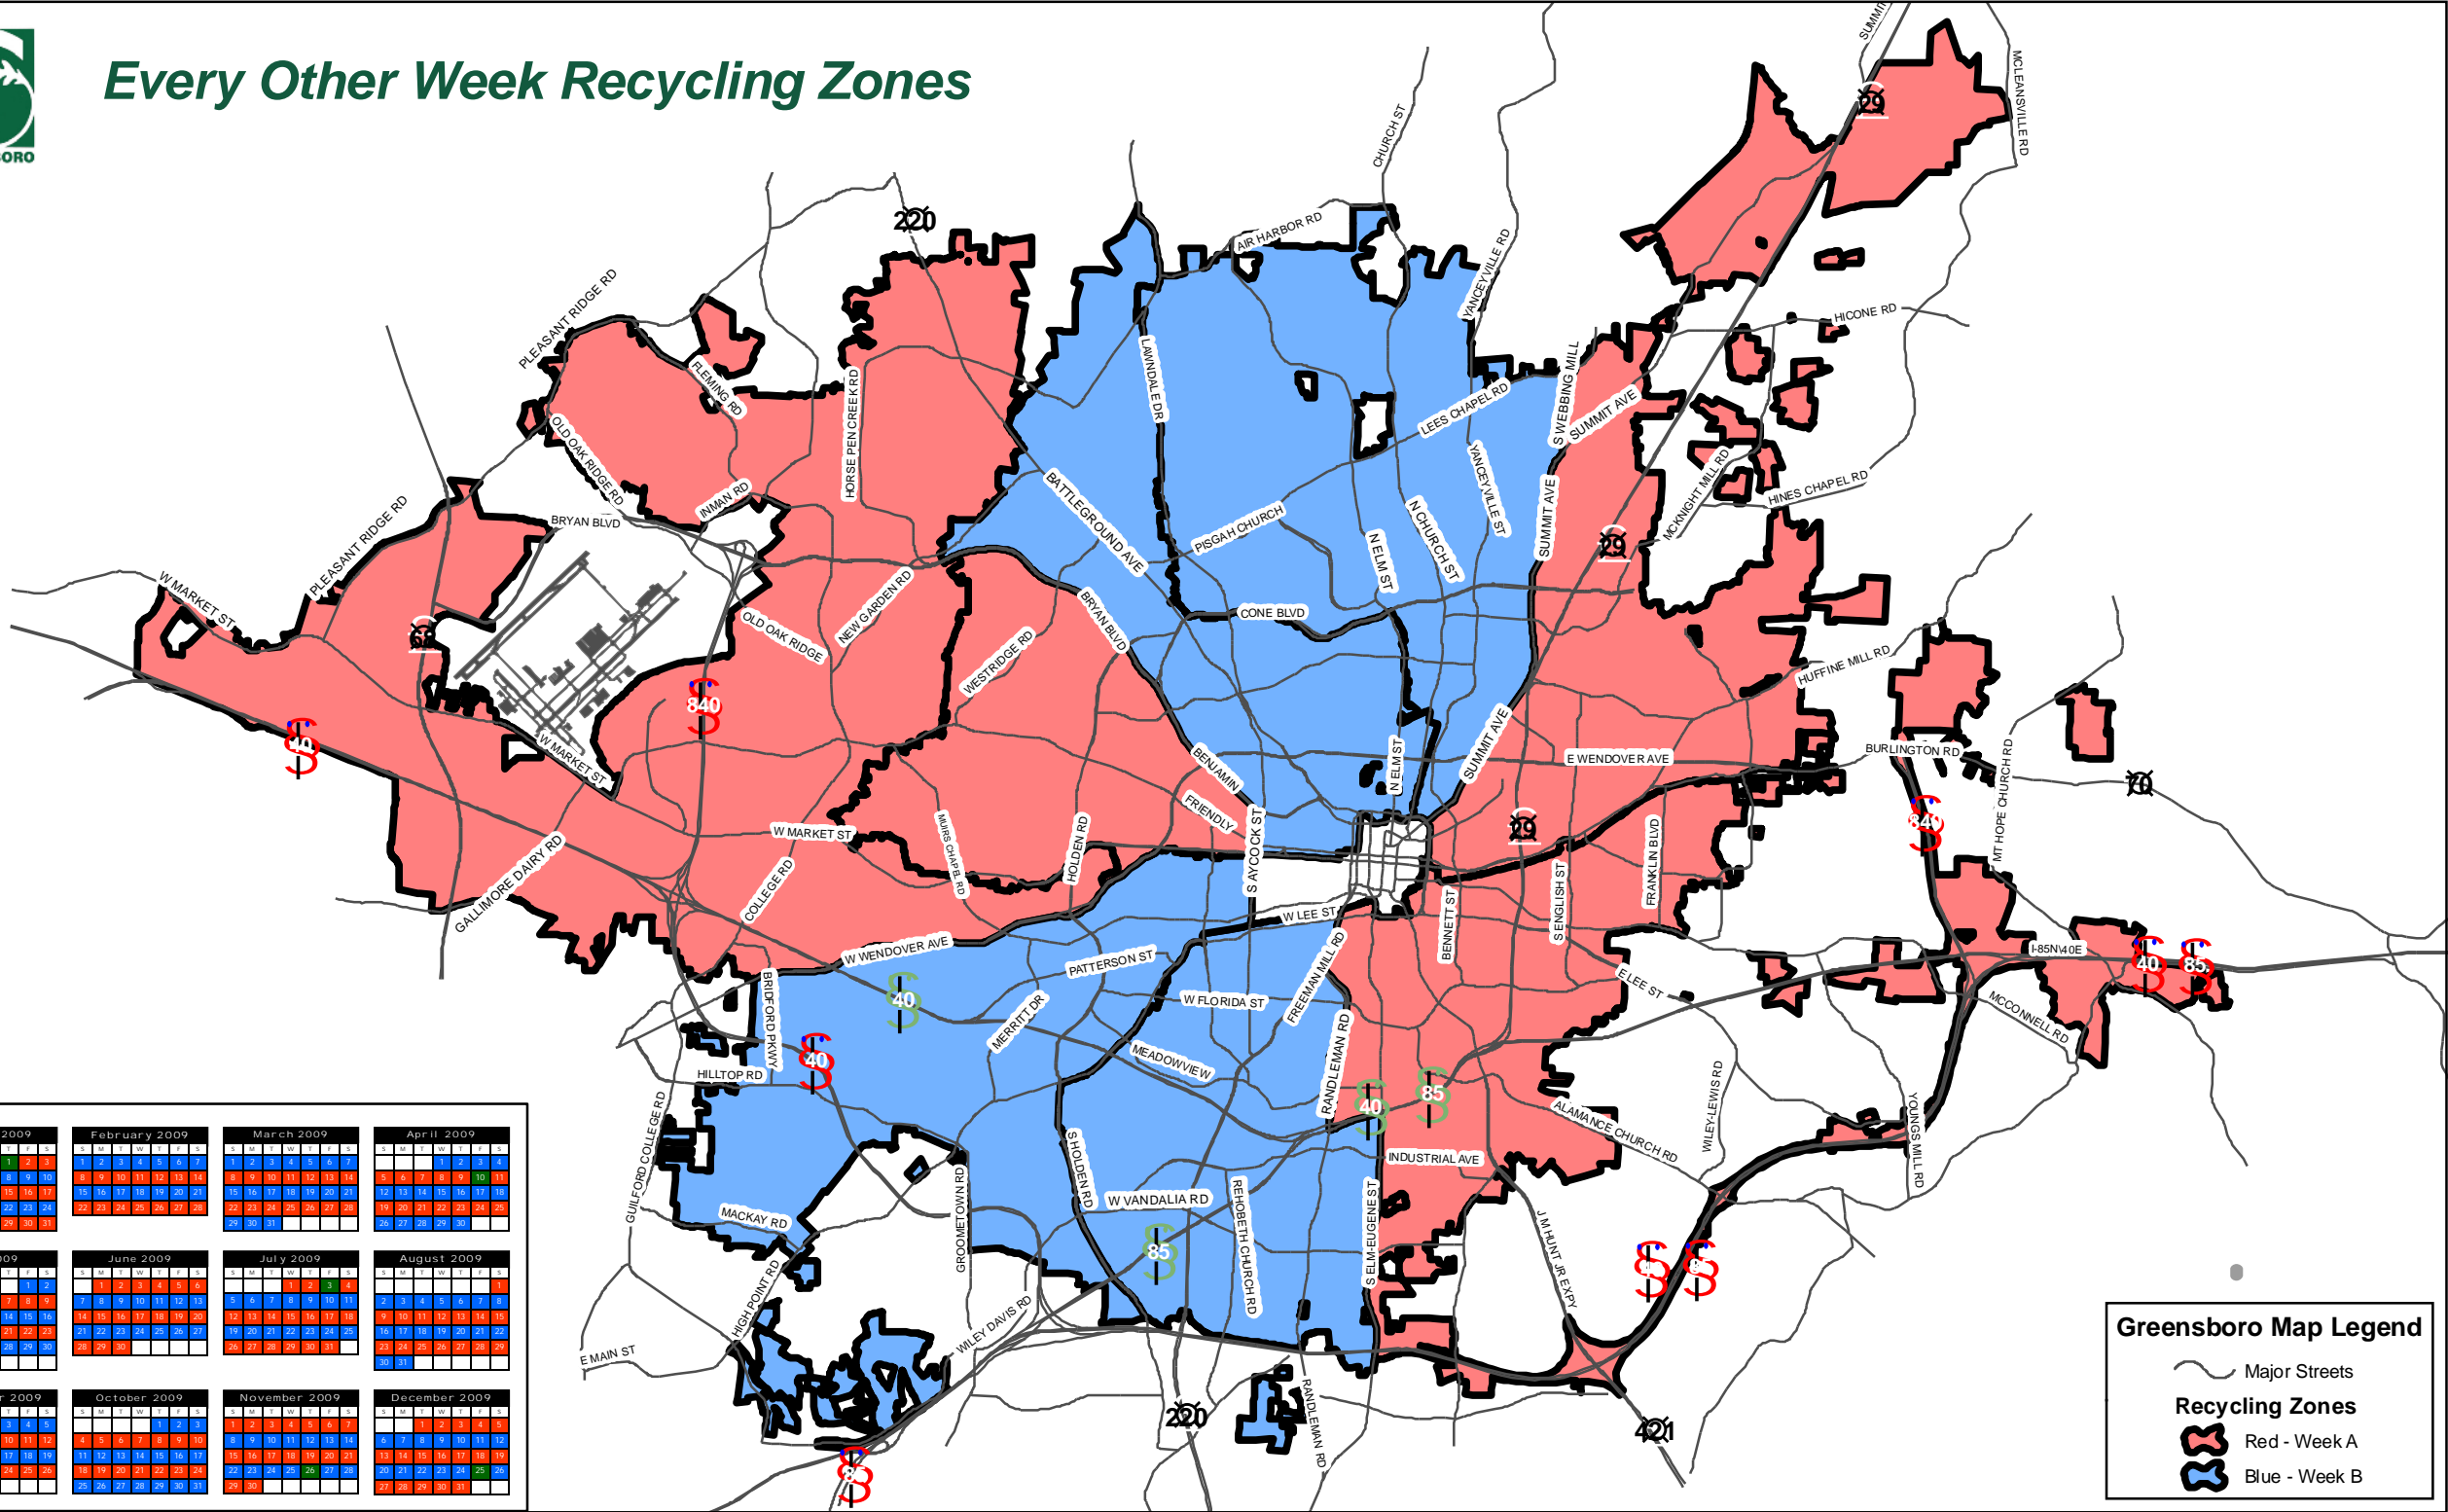

Every Other Week Recycling Zones

Greensboro Map Legend

- Major Streets
- **Recycling Zones**
  - Red - Week A
  - Blue - Week B