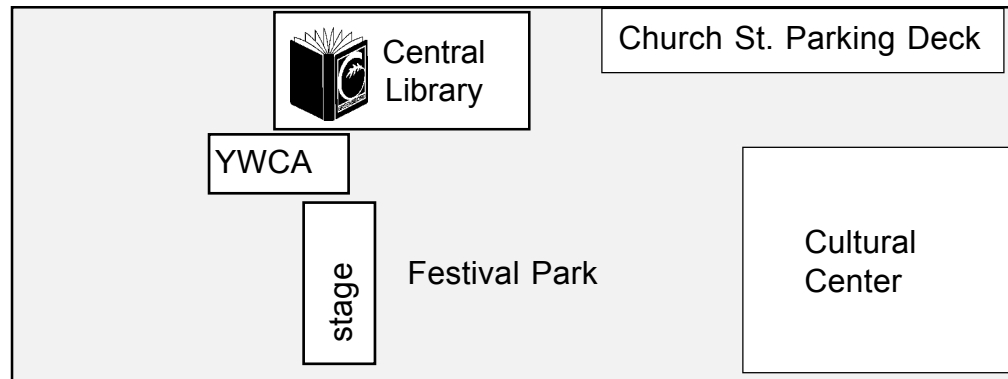

# Map to GYC Downtown Events

Note - Free Parking is only free after 6:00 pm! You must get your Church St. Deck parking stub validated in the library to avoid being charged!

CHURCH STREET

Lindsay St

ONE WAY  
↓

DAVIE STREET

FRIENDLY AVENUE

ELM STREET

Bellemead  
Deck