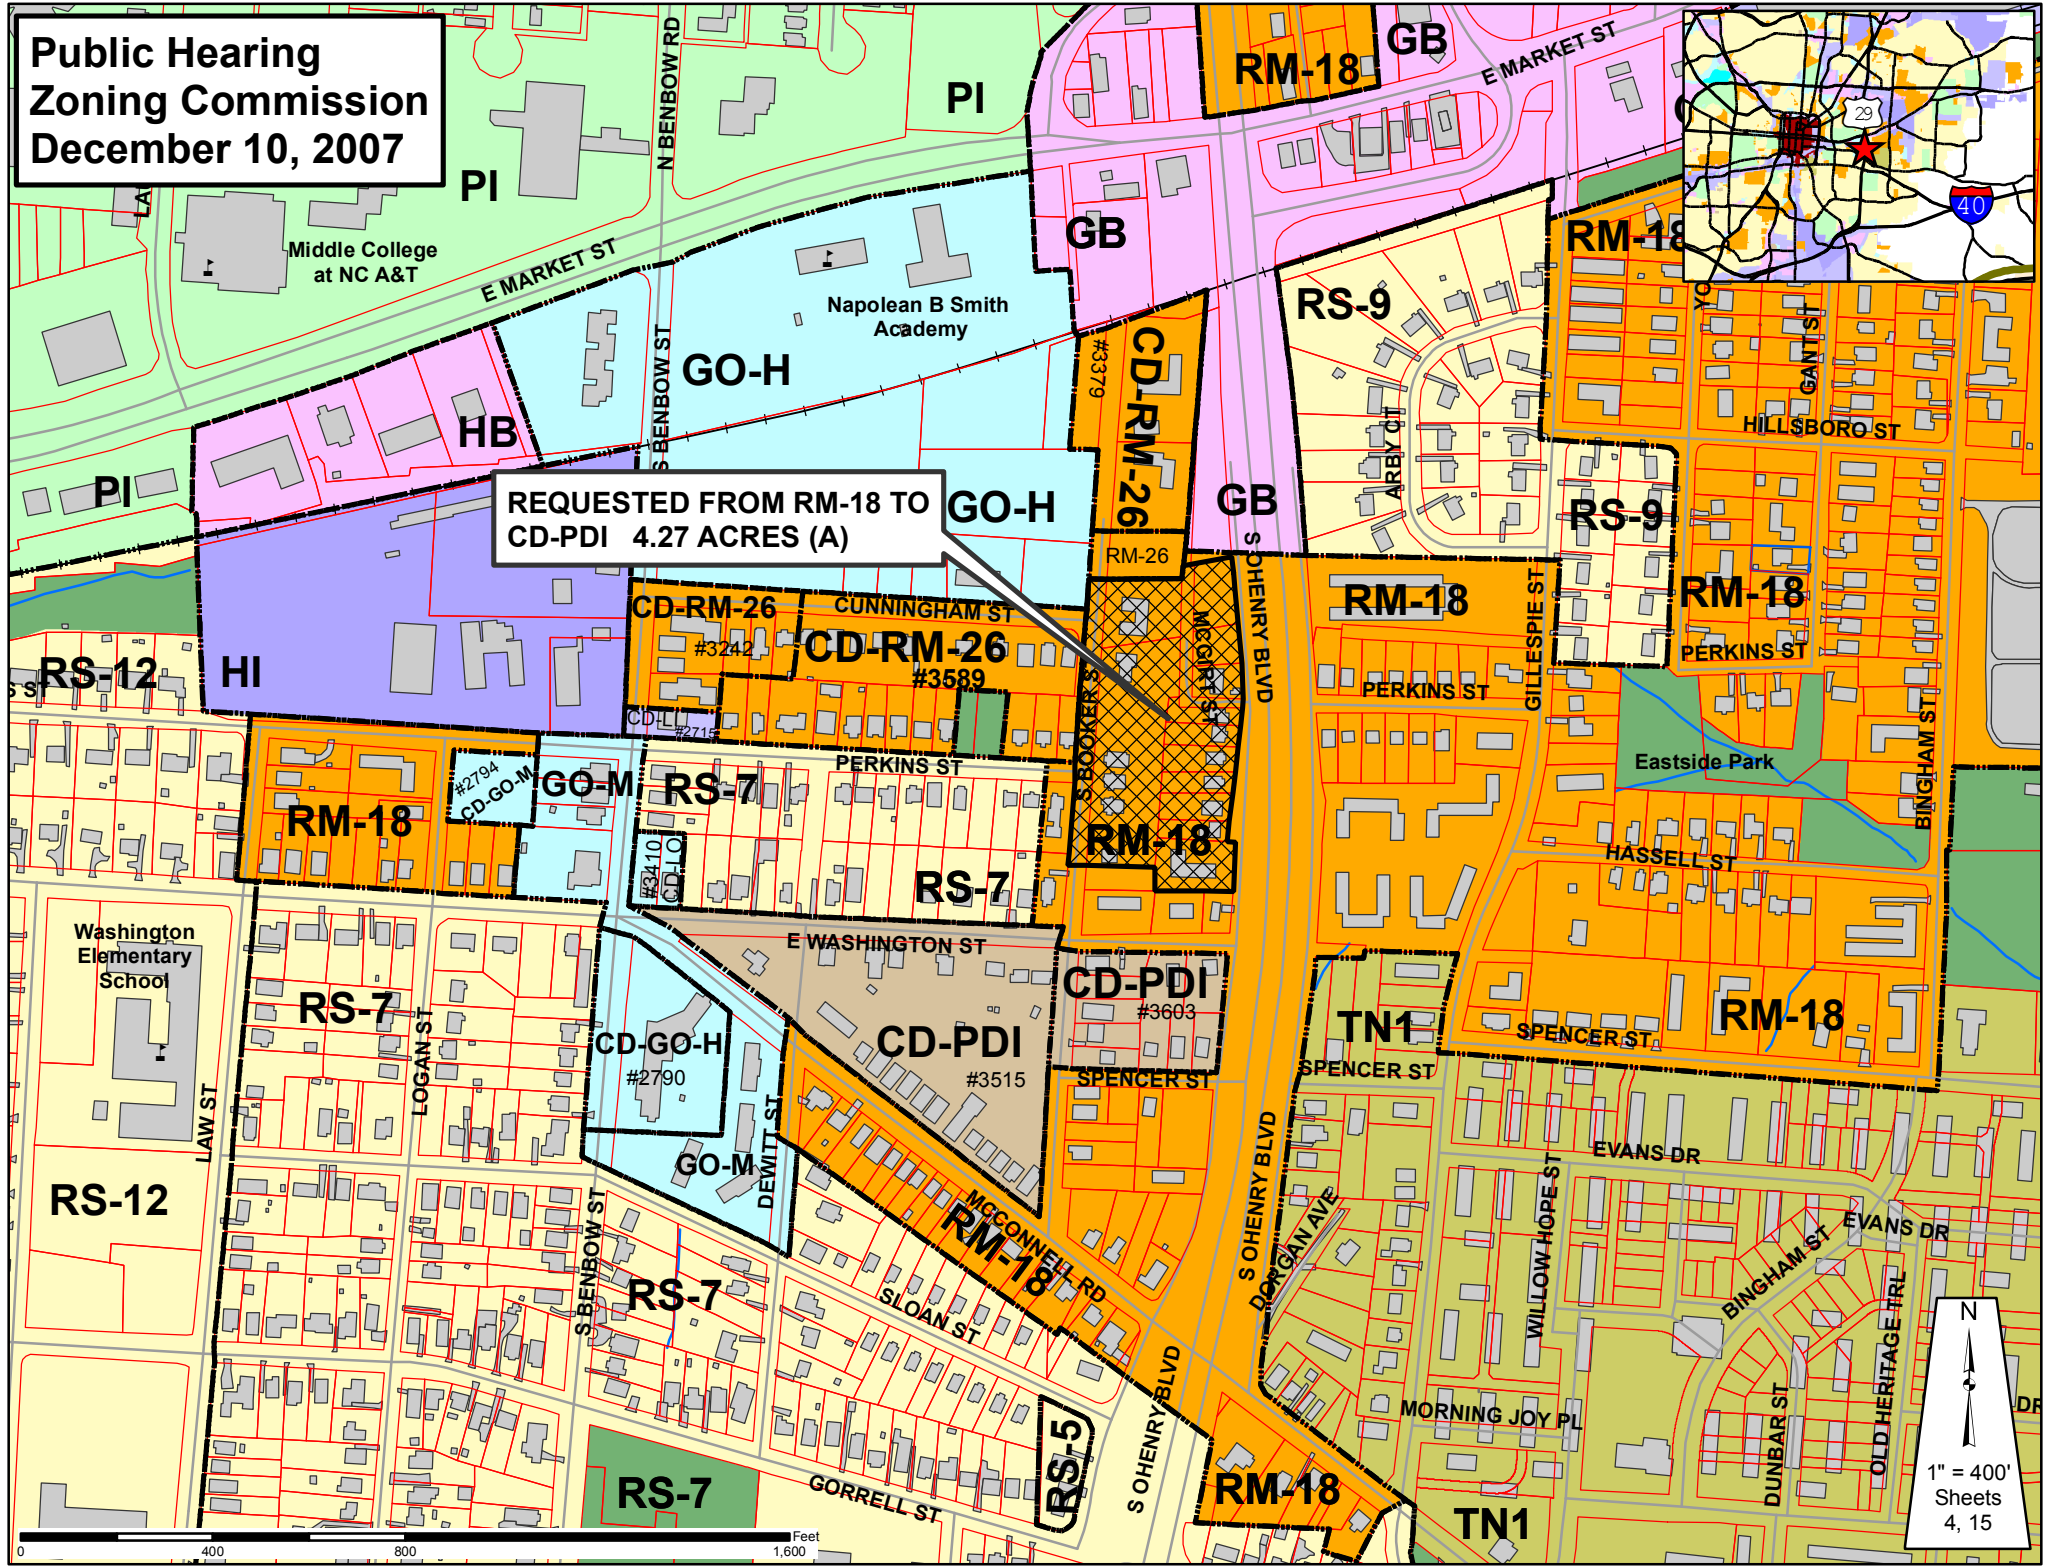

**Public Hearing
Zoning Commission
December 10, 2007**

Middle College
at NC A&T

Napoleon B Smith
Academy

**REQUESTED FROM RM-18 TO
CD-PDI 4.27 ACRES (A)**

Washington
Elementary
School

Eastside Park

1" = 400'
Sheets
4, 15

0 400 800 1,600 Feet