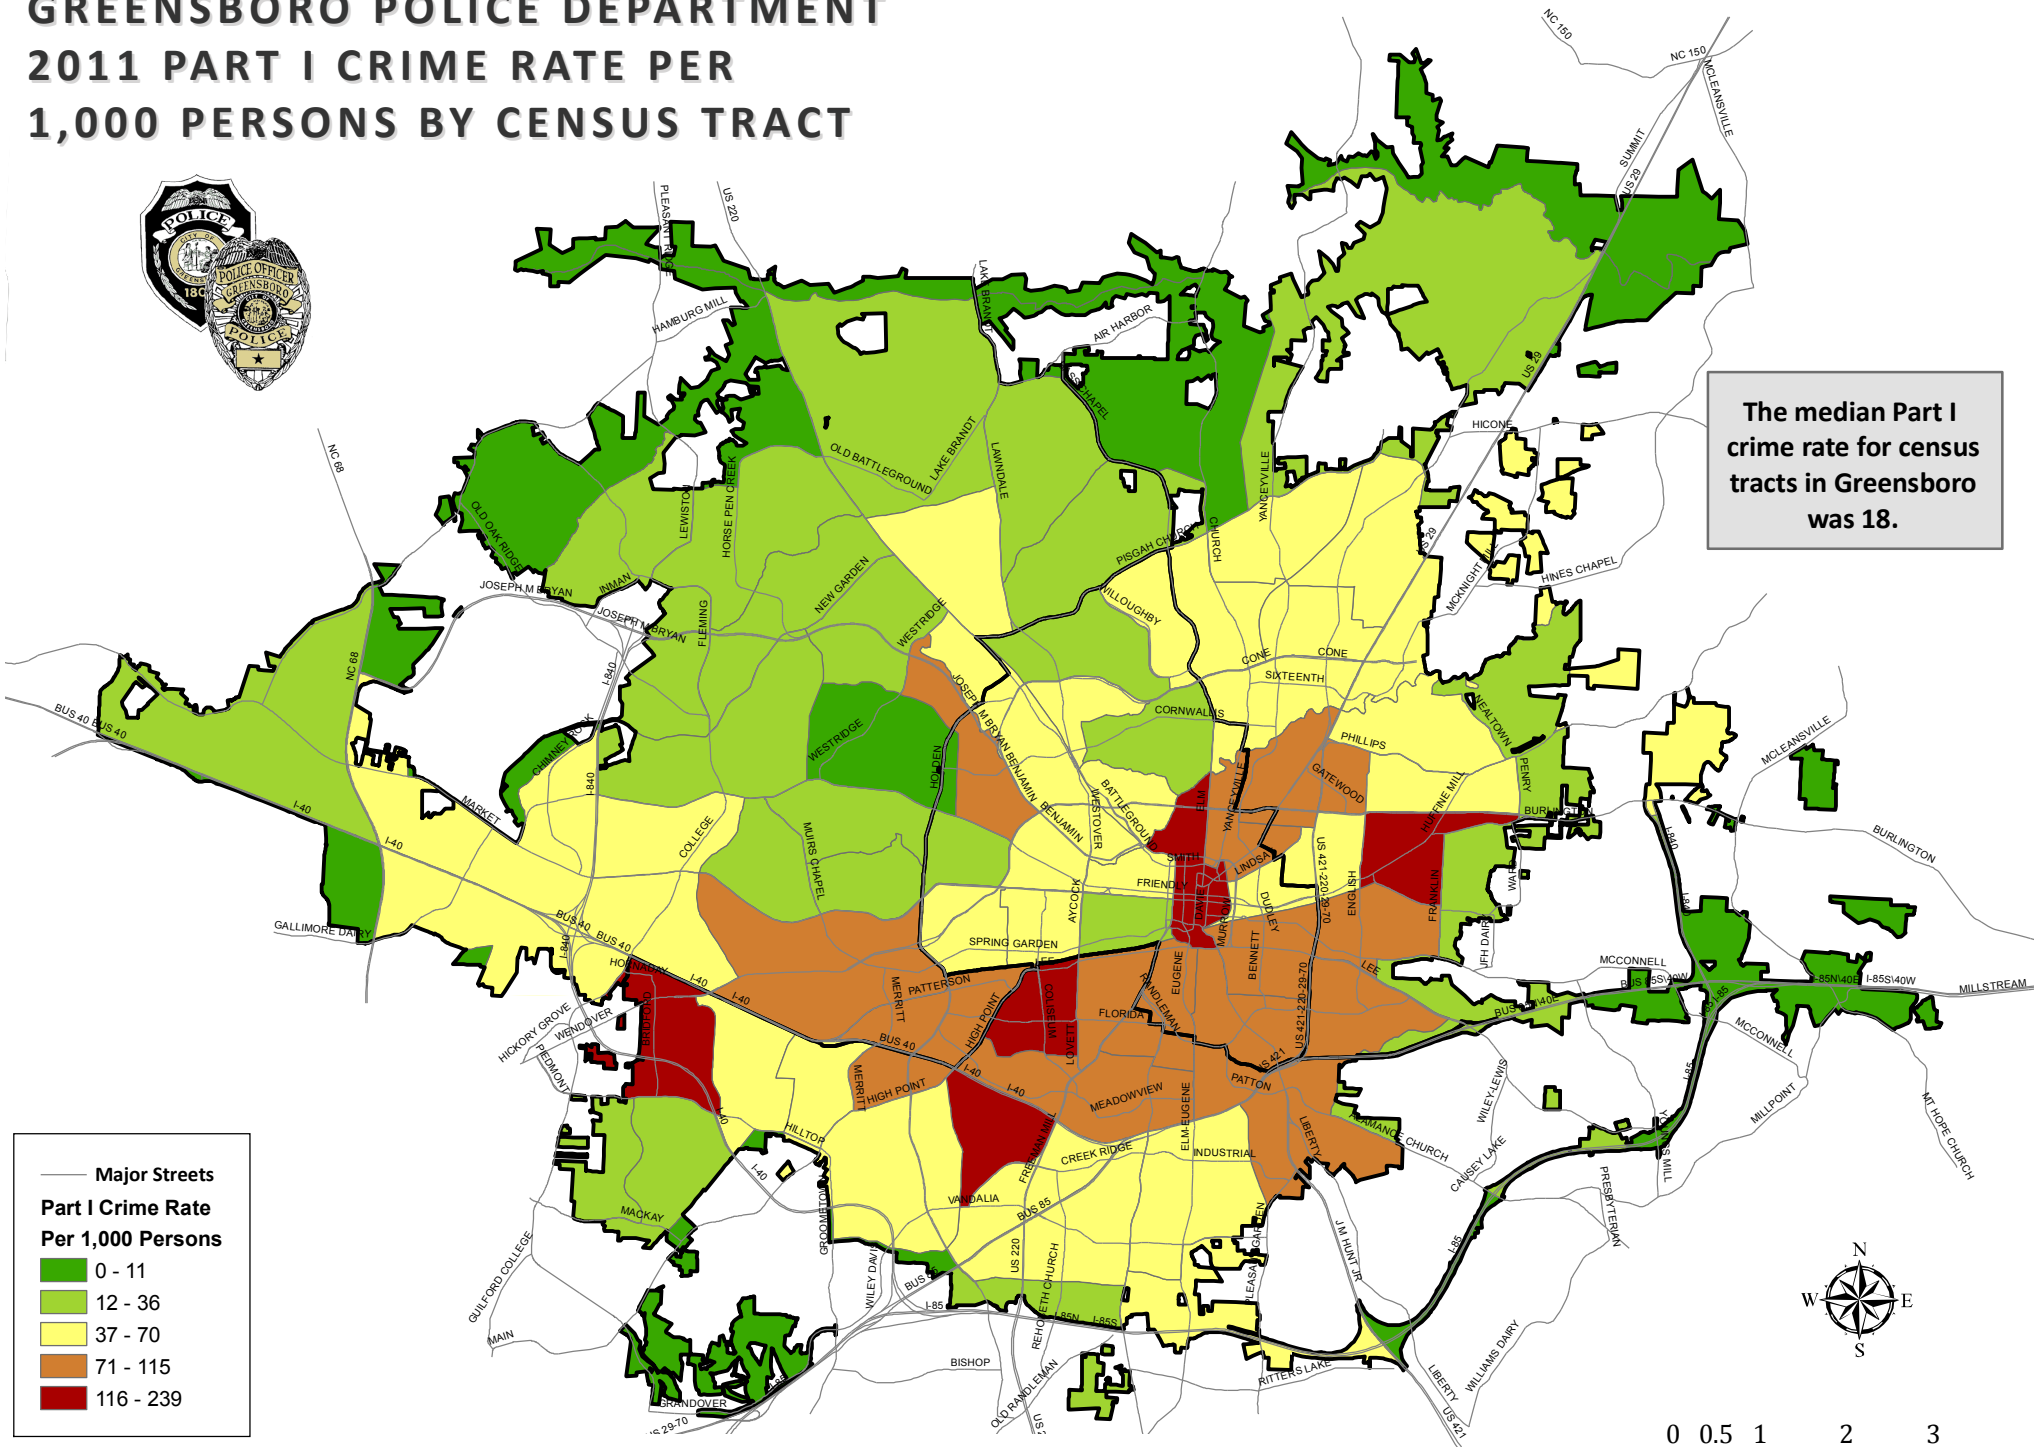

GREENSBORO POLICE DEPARTMENT 2011 PART I CRIME RATE PER 1,000 PERSONS BY CENSUS TRACT

The median Part I crime rate for census tracts in Greensboro was 18.

Part I Offenses Include: Criminal Homicide, Forcible Rape, Robbery, Aggravated Assault, Burglary, Larceny, and Auto Theft

*Census Tracts that exceed beyond the City boundaries are clipped to the city boundary layer and only include offenses reportable to the Greensboro Police Department.