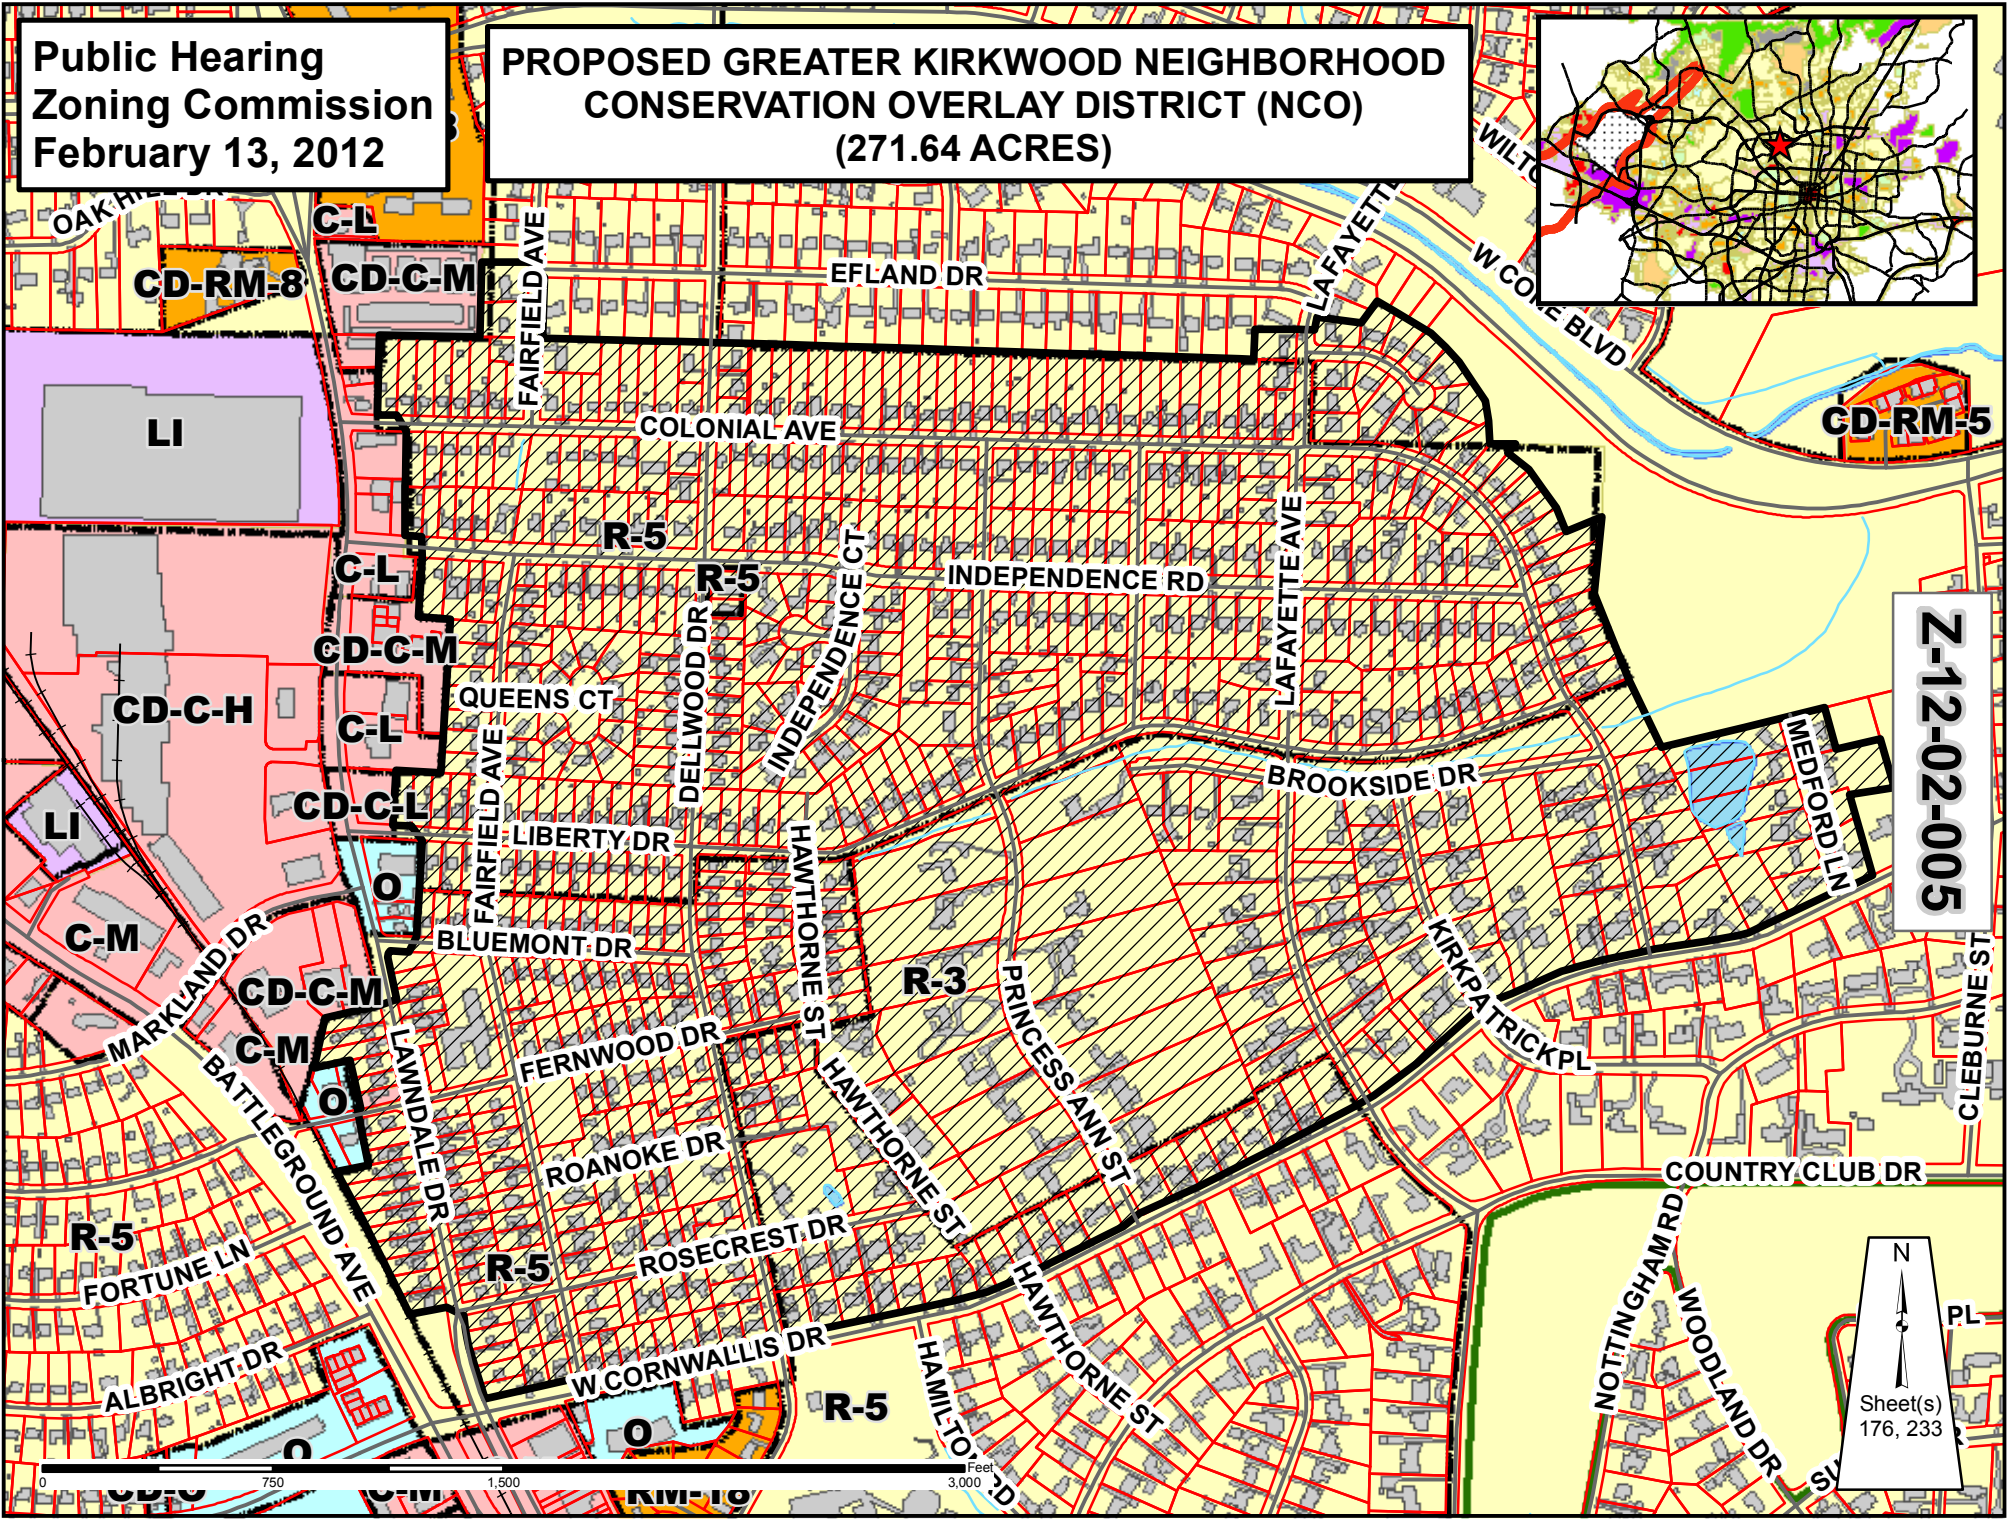

Public Hearing  
Zoning Commission  
February 13, 2012

**PROPOSED GREATER KIRKWOOD NEIGHBORHOOD  
CONSERVATION OVERLAY DISTRICT (NCO)  
(271.64 ACRES)**

**Z-12-02-005**

Sheet(s)  
176, 233