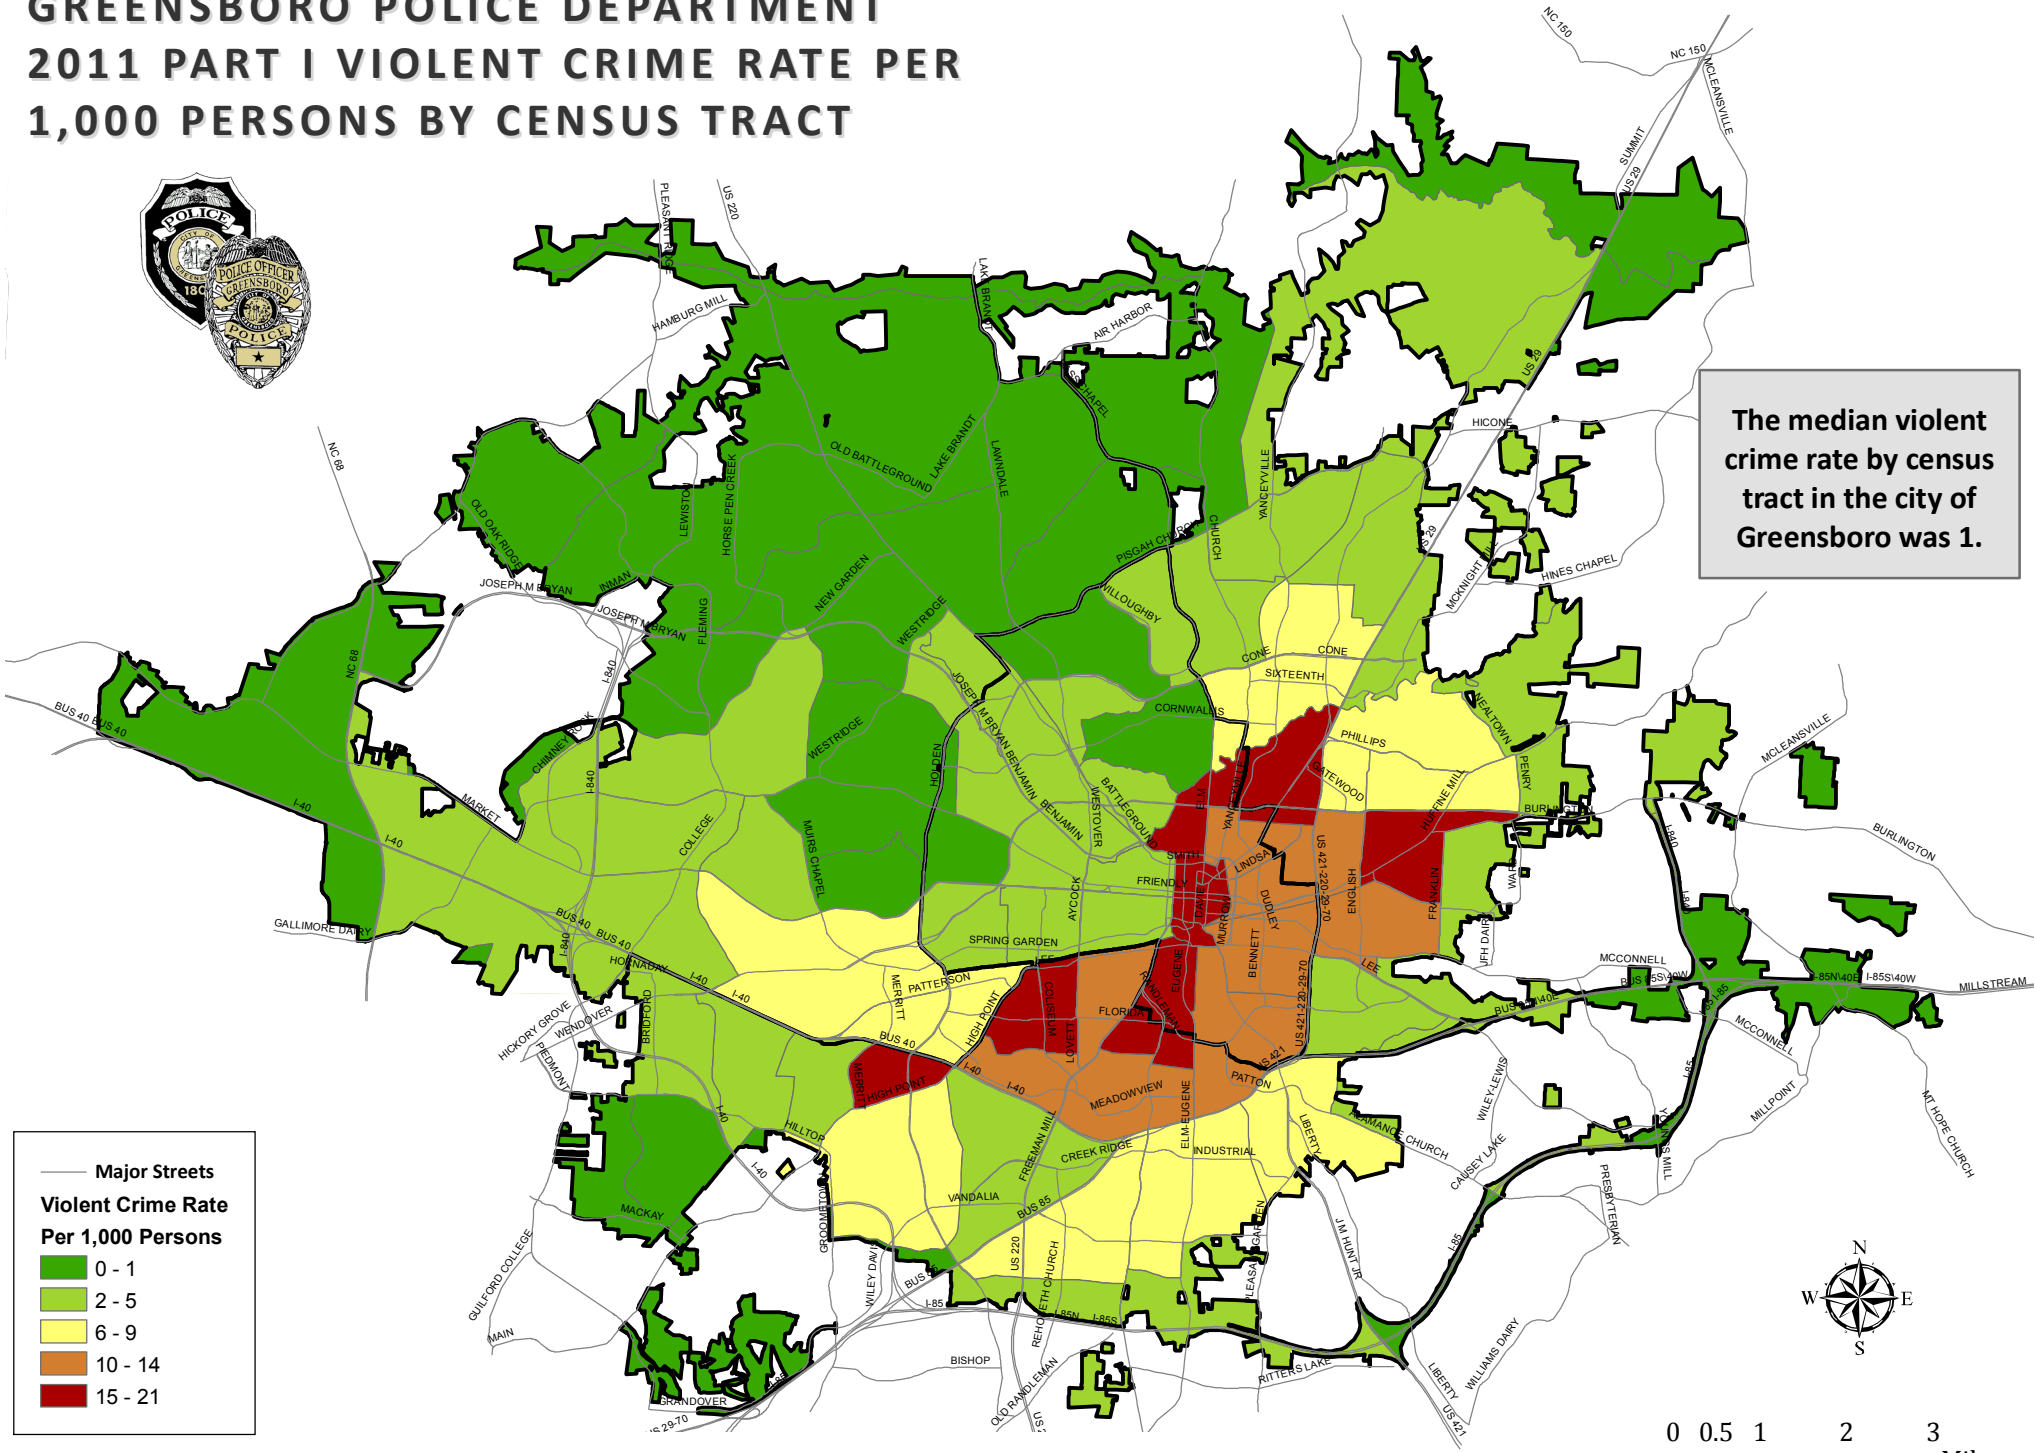

GREENSBORO POLICE DEPARTMENT 2011 PART I VIOLENT CRIME RATE PER 1,000 PERSONS BY CENSUS TRACT

The median violent crime rate by census tract in the city of Greensboro was 1.

— Major Streets

Violent Crime Rate Per 1,000 Persons

- 0 - 1
- 2 - 5
- 6 - 9
- 10 - 14
- 15 - 21

Part I Property Offenses Include: Criminal Homicide, Forcible Rape, Robbery, and Aggravated Assault
 *Census Tracts that exceed beyond the City boundaries are clipped to the city boundary layer and only include offenses reportable to the Greensboro Police Department. Prepared: GPD CAU / 2-23-12