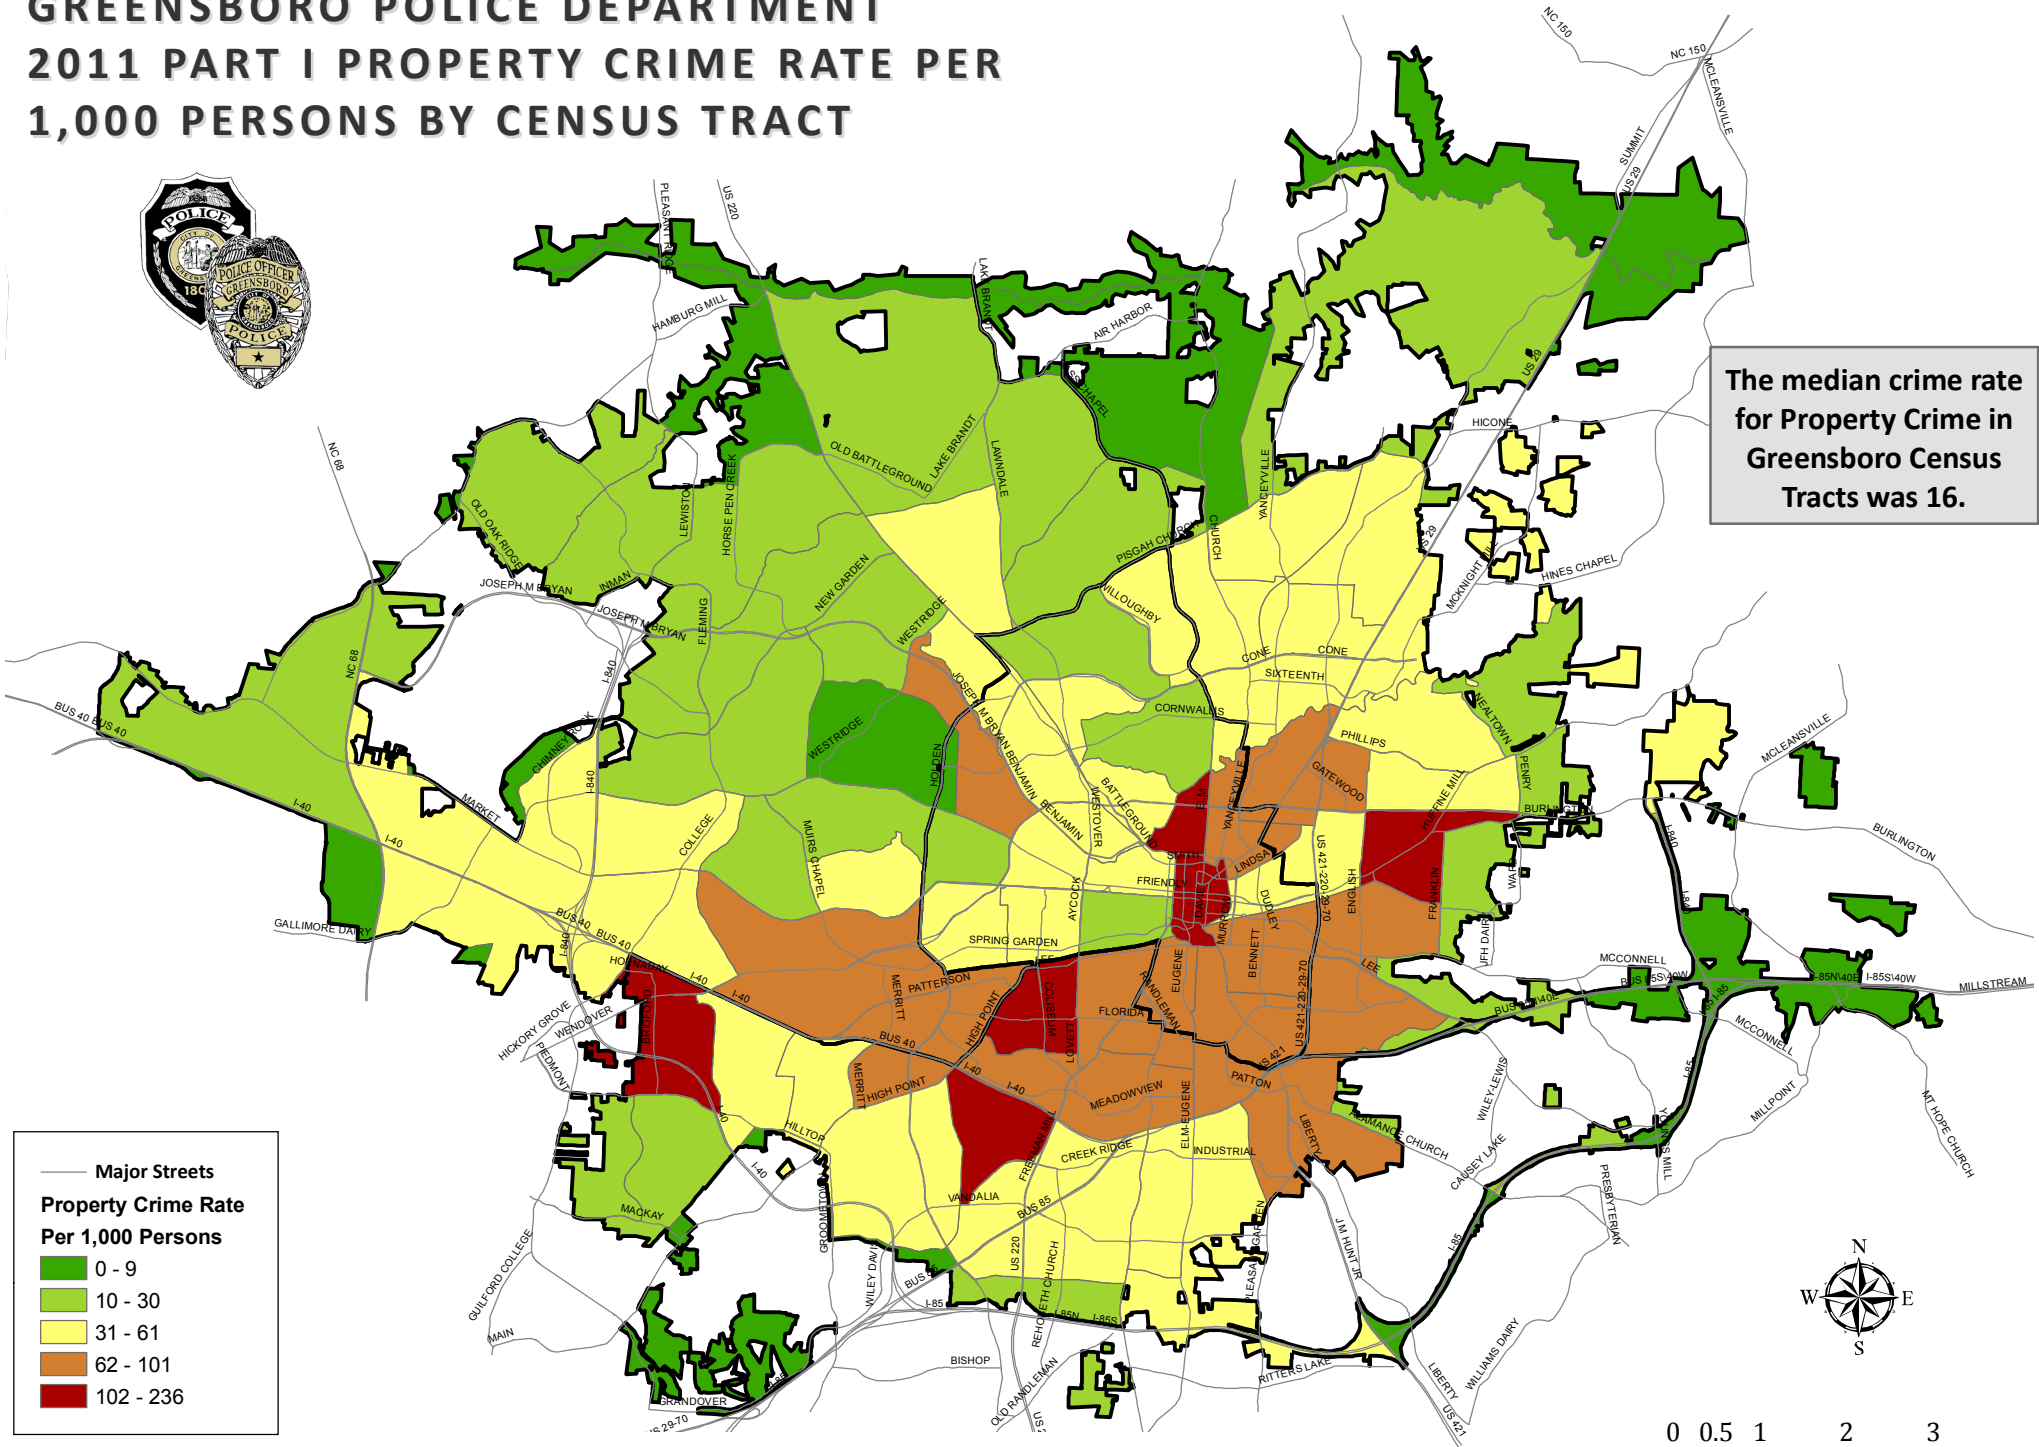

# GREENSBORO POLICE DEPARTMENT 2011 PART I PROPERTY CRIME RATE PER 1,000 PERSONS BY CENSUS TRACT

The median crime rate for Property Crime in Greensboro Census Tracts was 16.

Part I Property Offenses Include: Burglary, Larceny, and Auto Theft

\*Census Tracts that exceed beyond the City boundaries are clipped to the city boundary layer and only include offenses reportable to the Greensboro Police Department.

Prepared: GPD CAU / 2-23-12