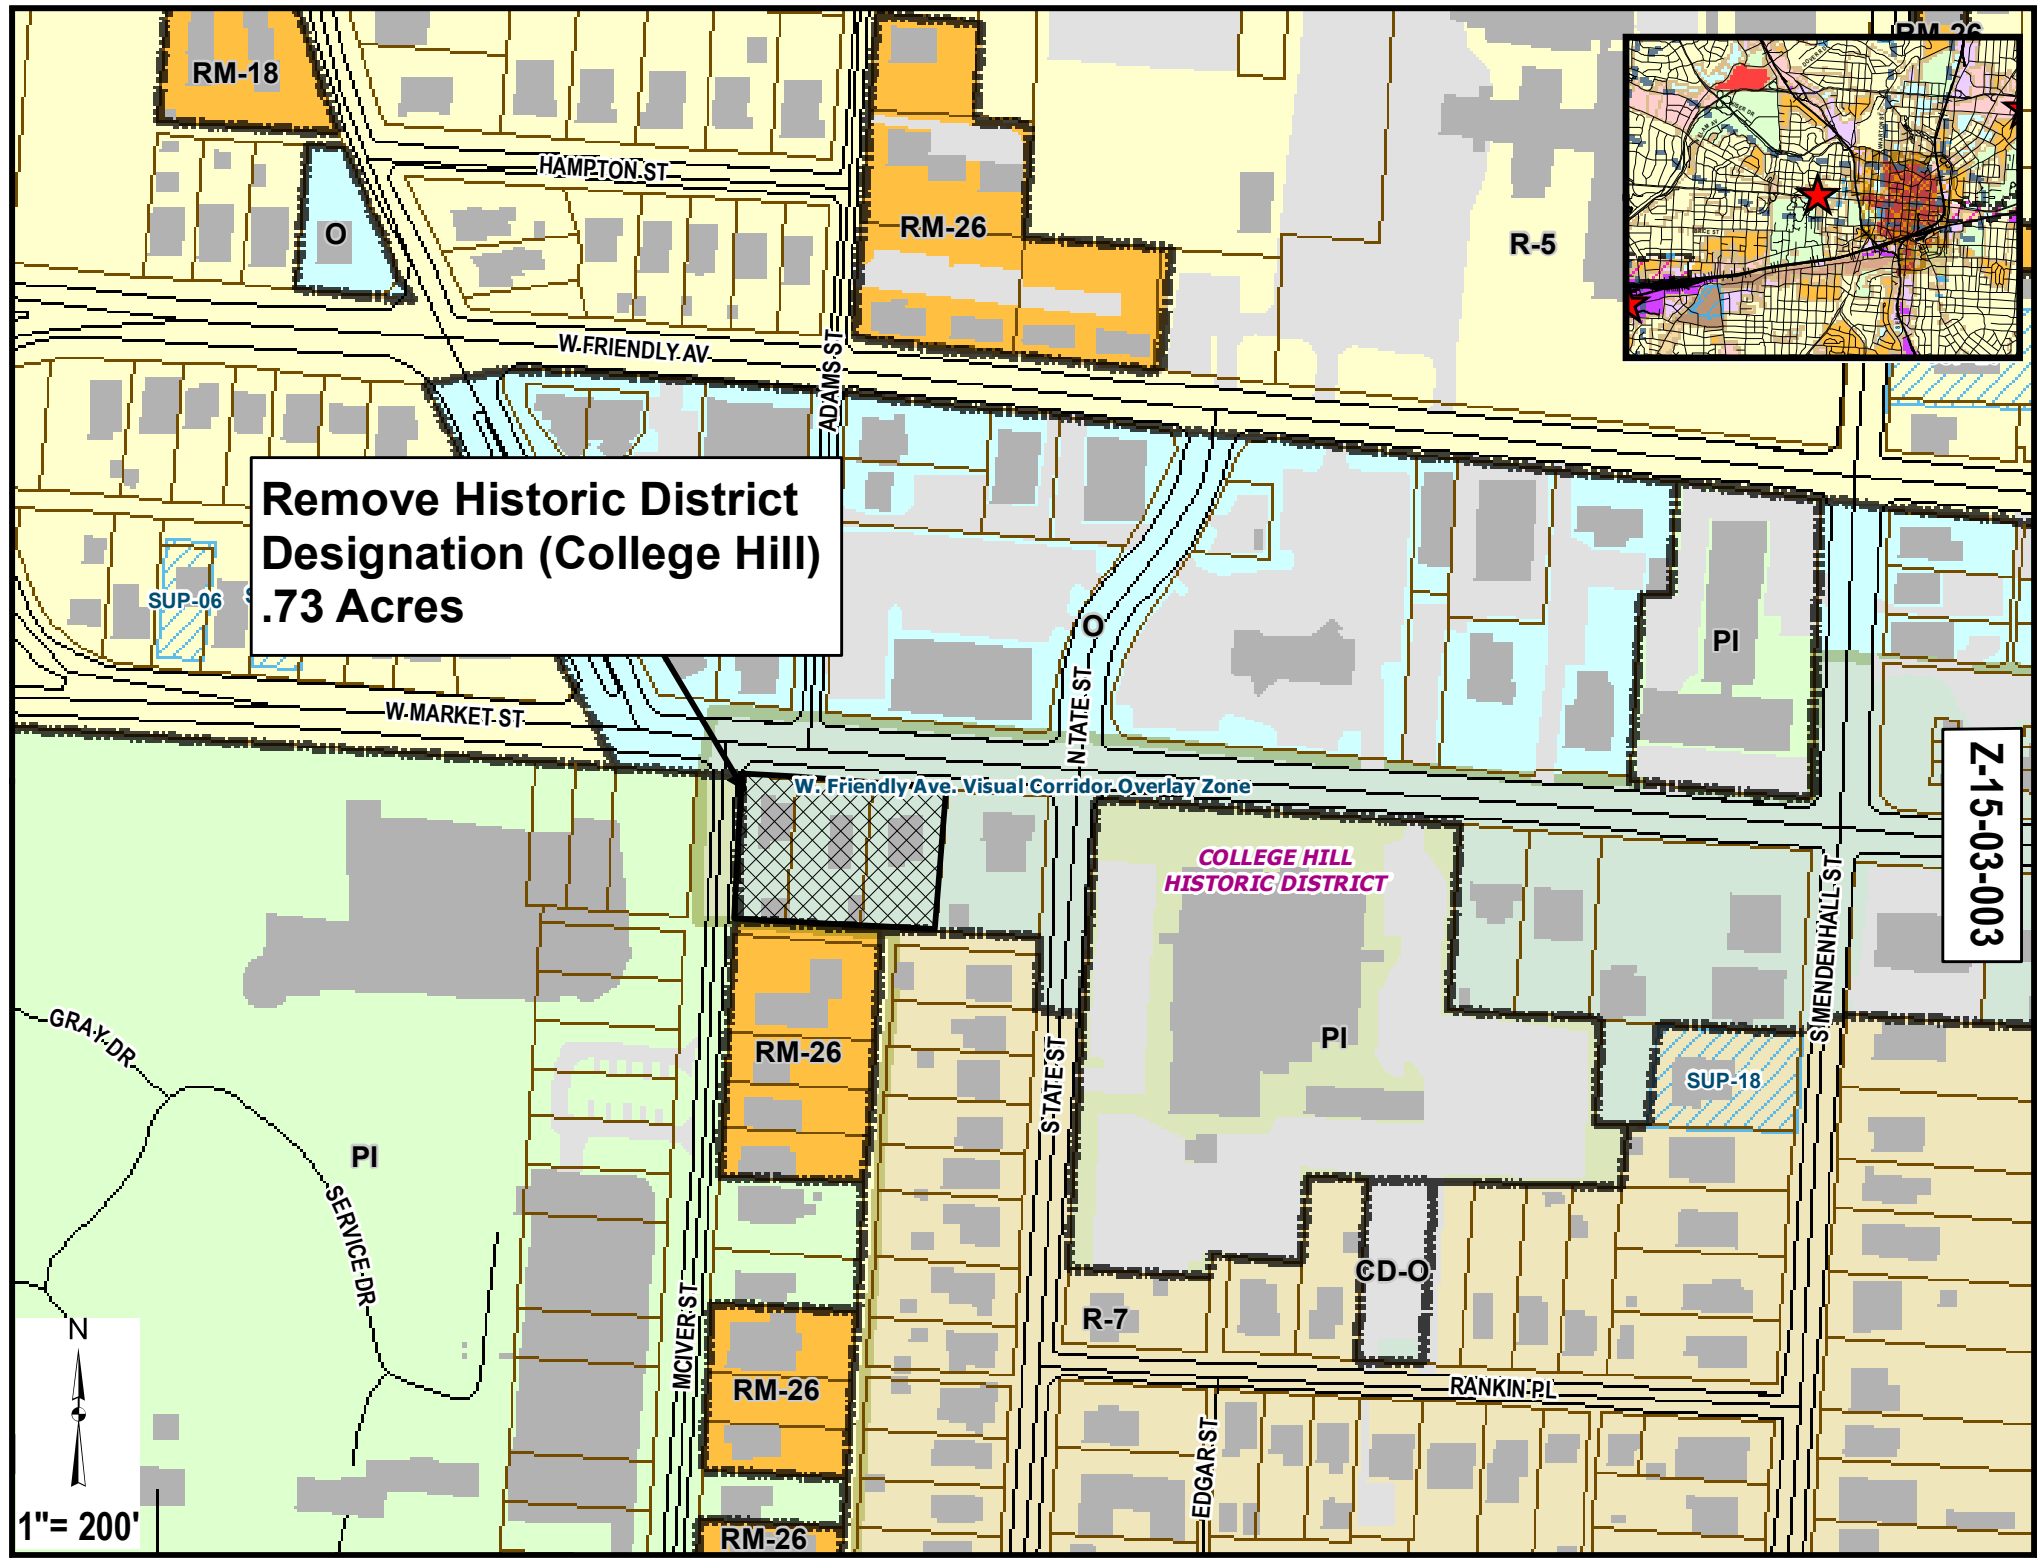

**Remove Historic District  
Designation (College Hill)  
.73 Acres**

**Z-15-03-003**

W Friendly Ave. Visual Corridor Overlay Zone

COLLEGE HILL  
HISTORIC DISTRICT

1" = 200'