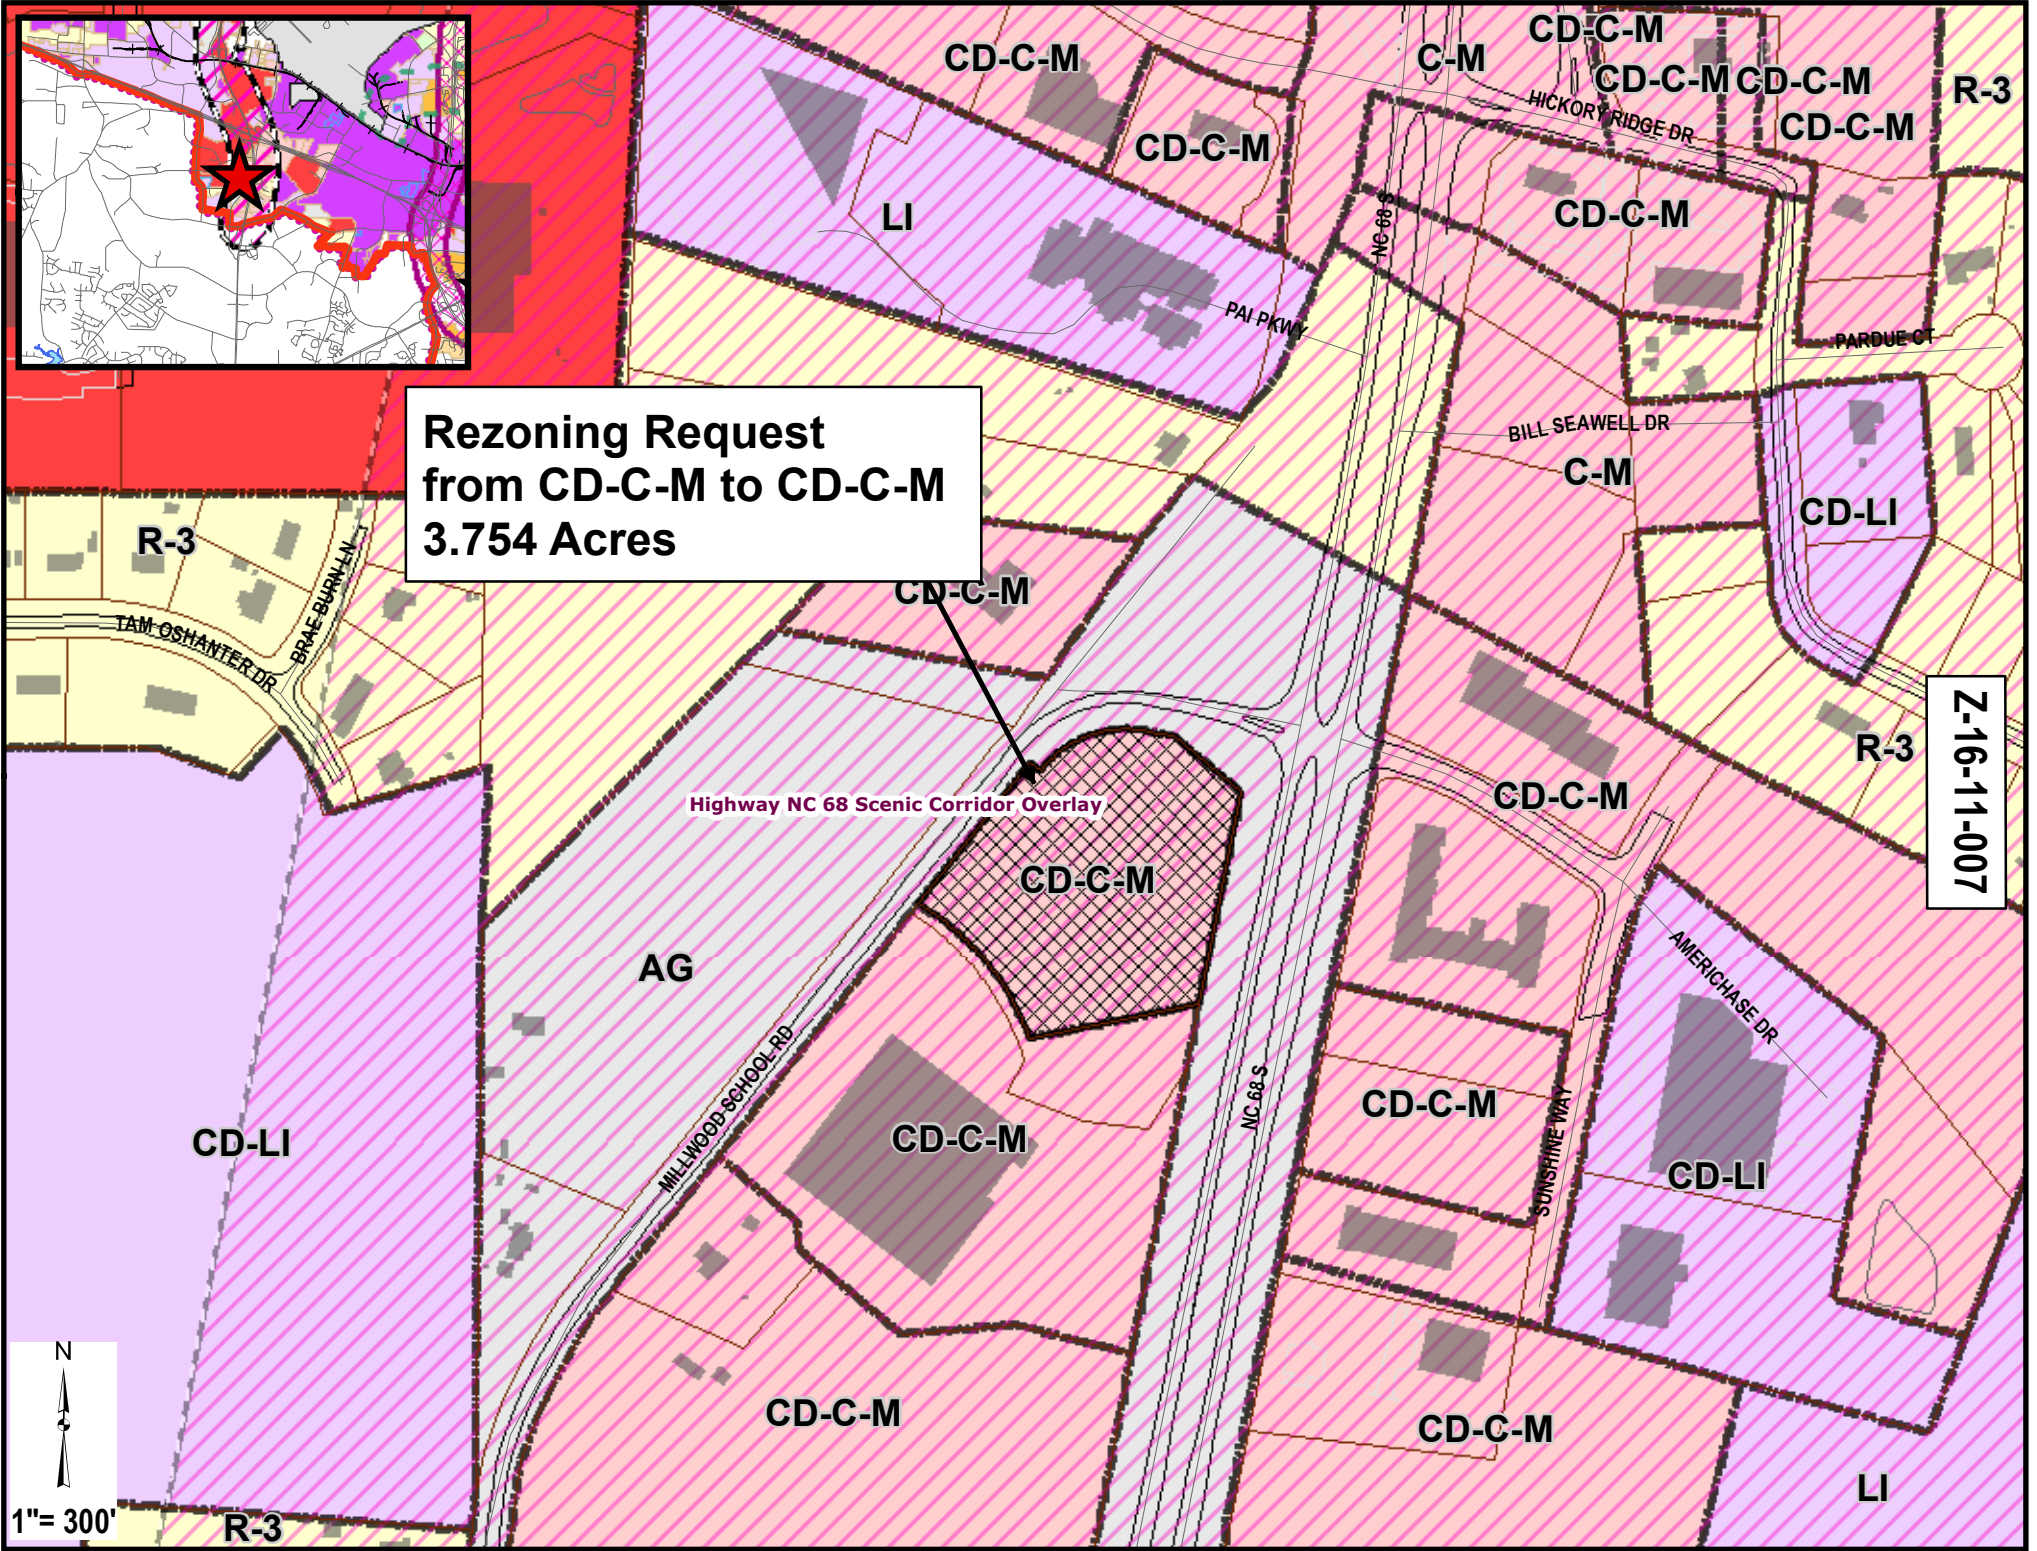

**Rezoning Request
from CD-C-M to CD-C-M
3.754 Acres**

N
1" = 300'

Z-16-11-007