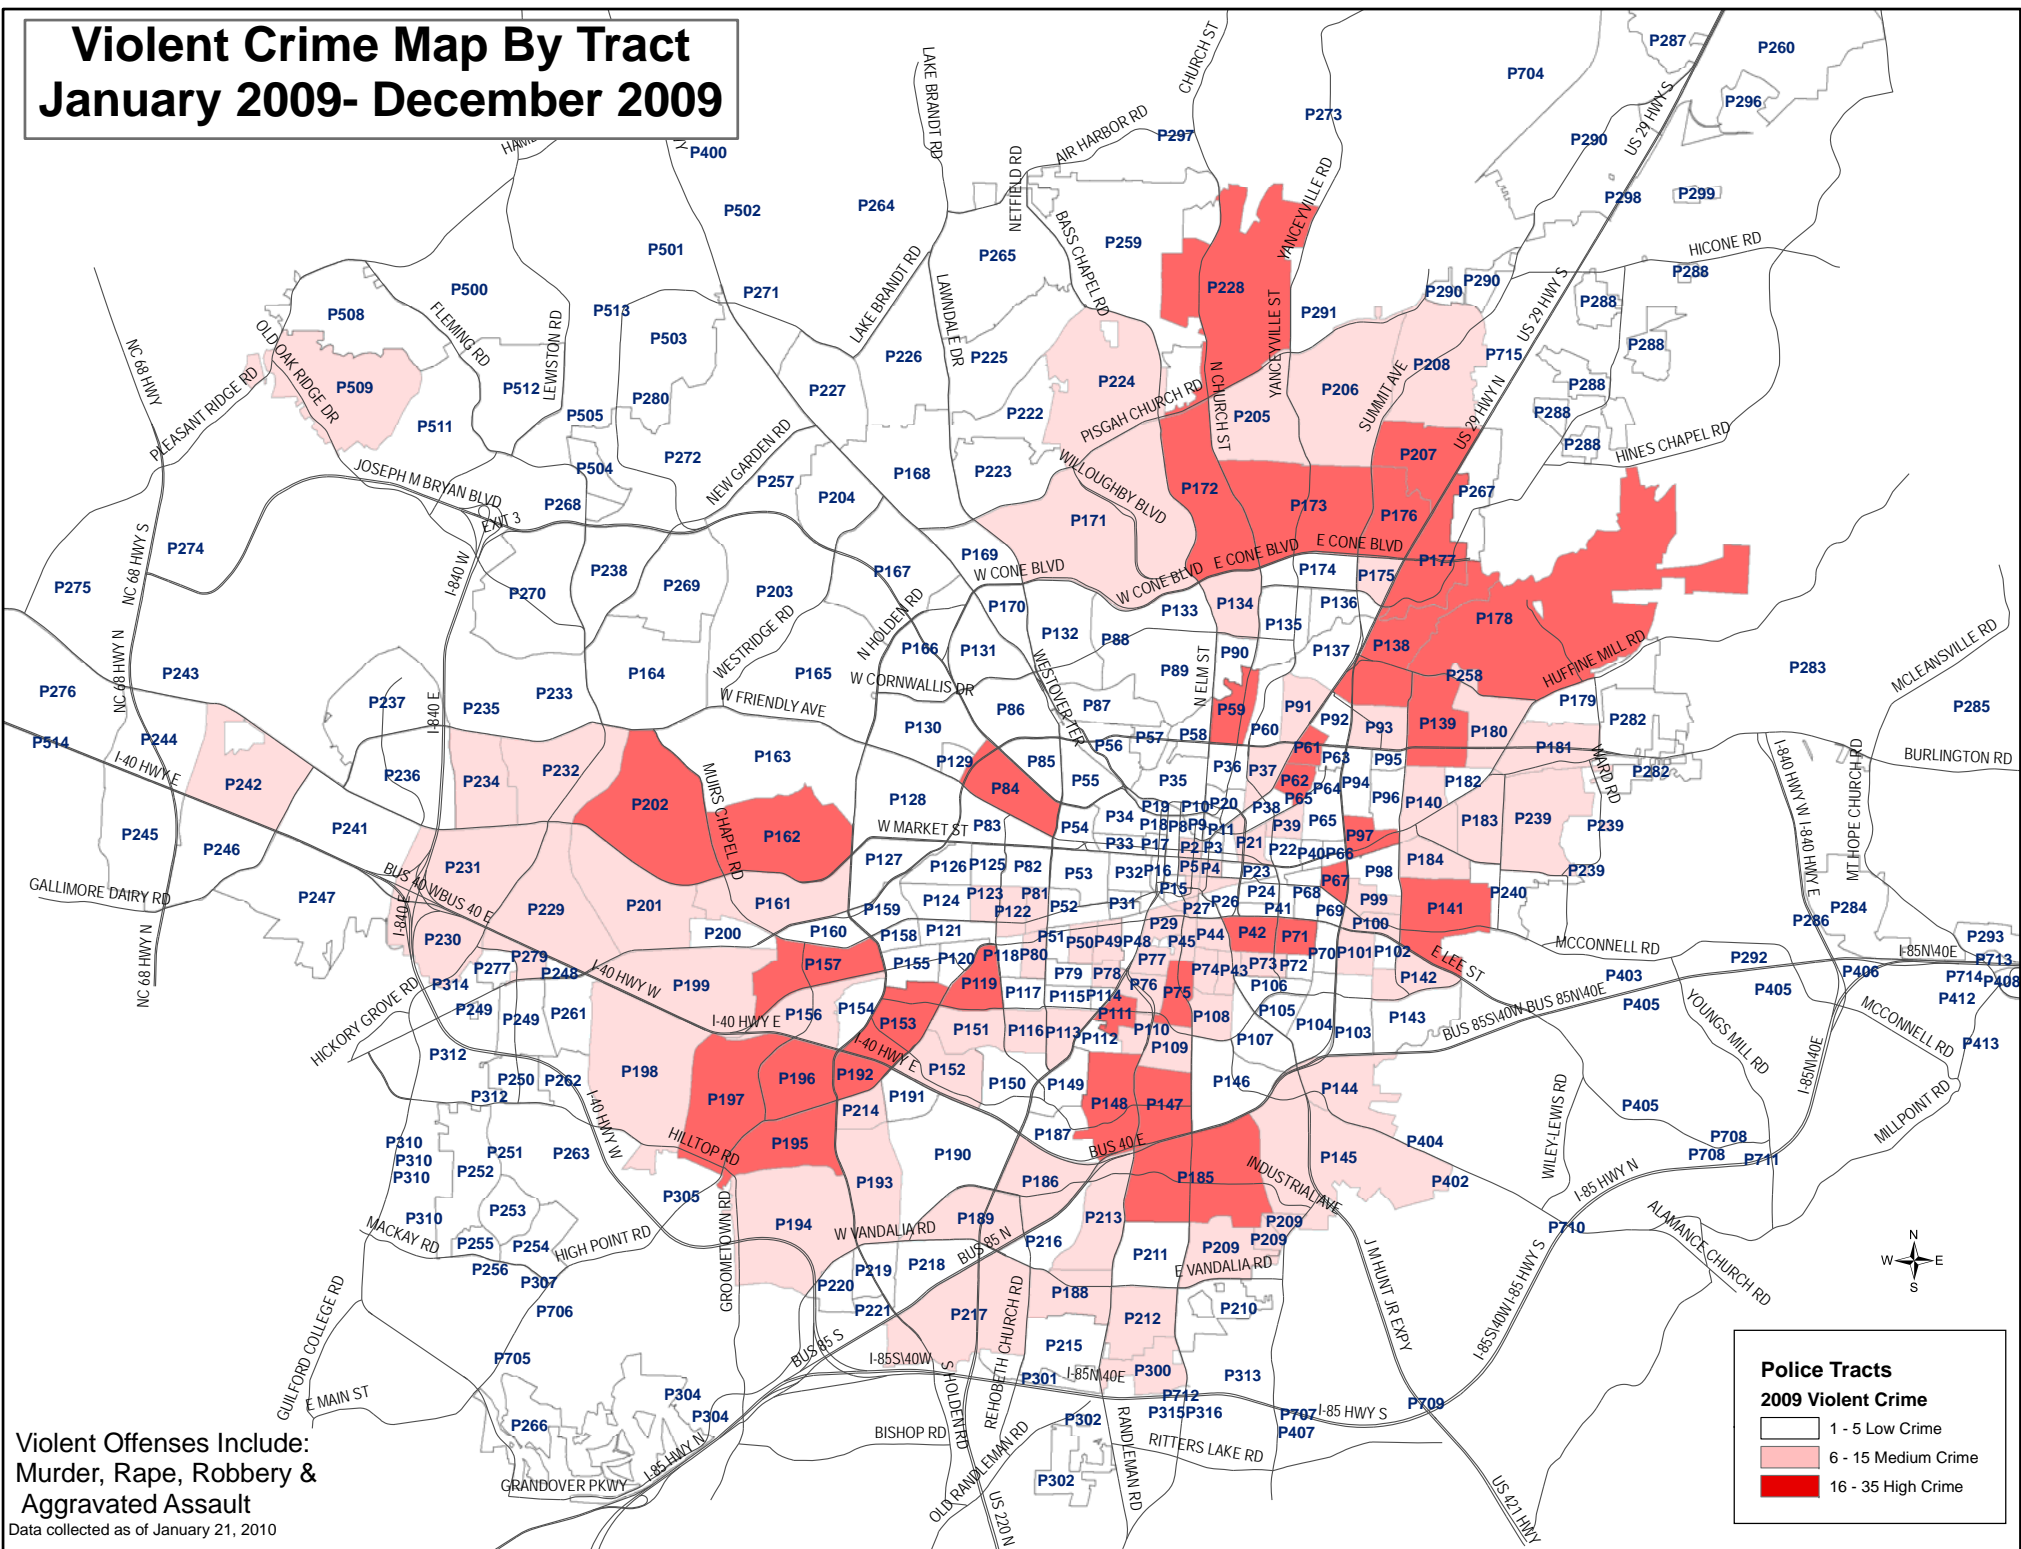

# Violent Crime Map By Tract

## January 2009- December 2009

Violent Offenses Include:  
 Murder, Rape, Robbery &  
 Aggravated Assault  
 Data collected as of January 21, 2010

**Police Tracts**  
**2009 Violent Crime**

White	1 - 5 Low Crime
Light Red	6 - 15 Medium Crime
Dark Red	16 - 35 High Crime