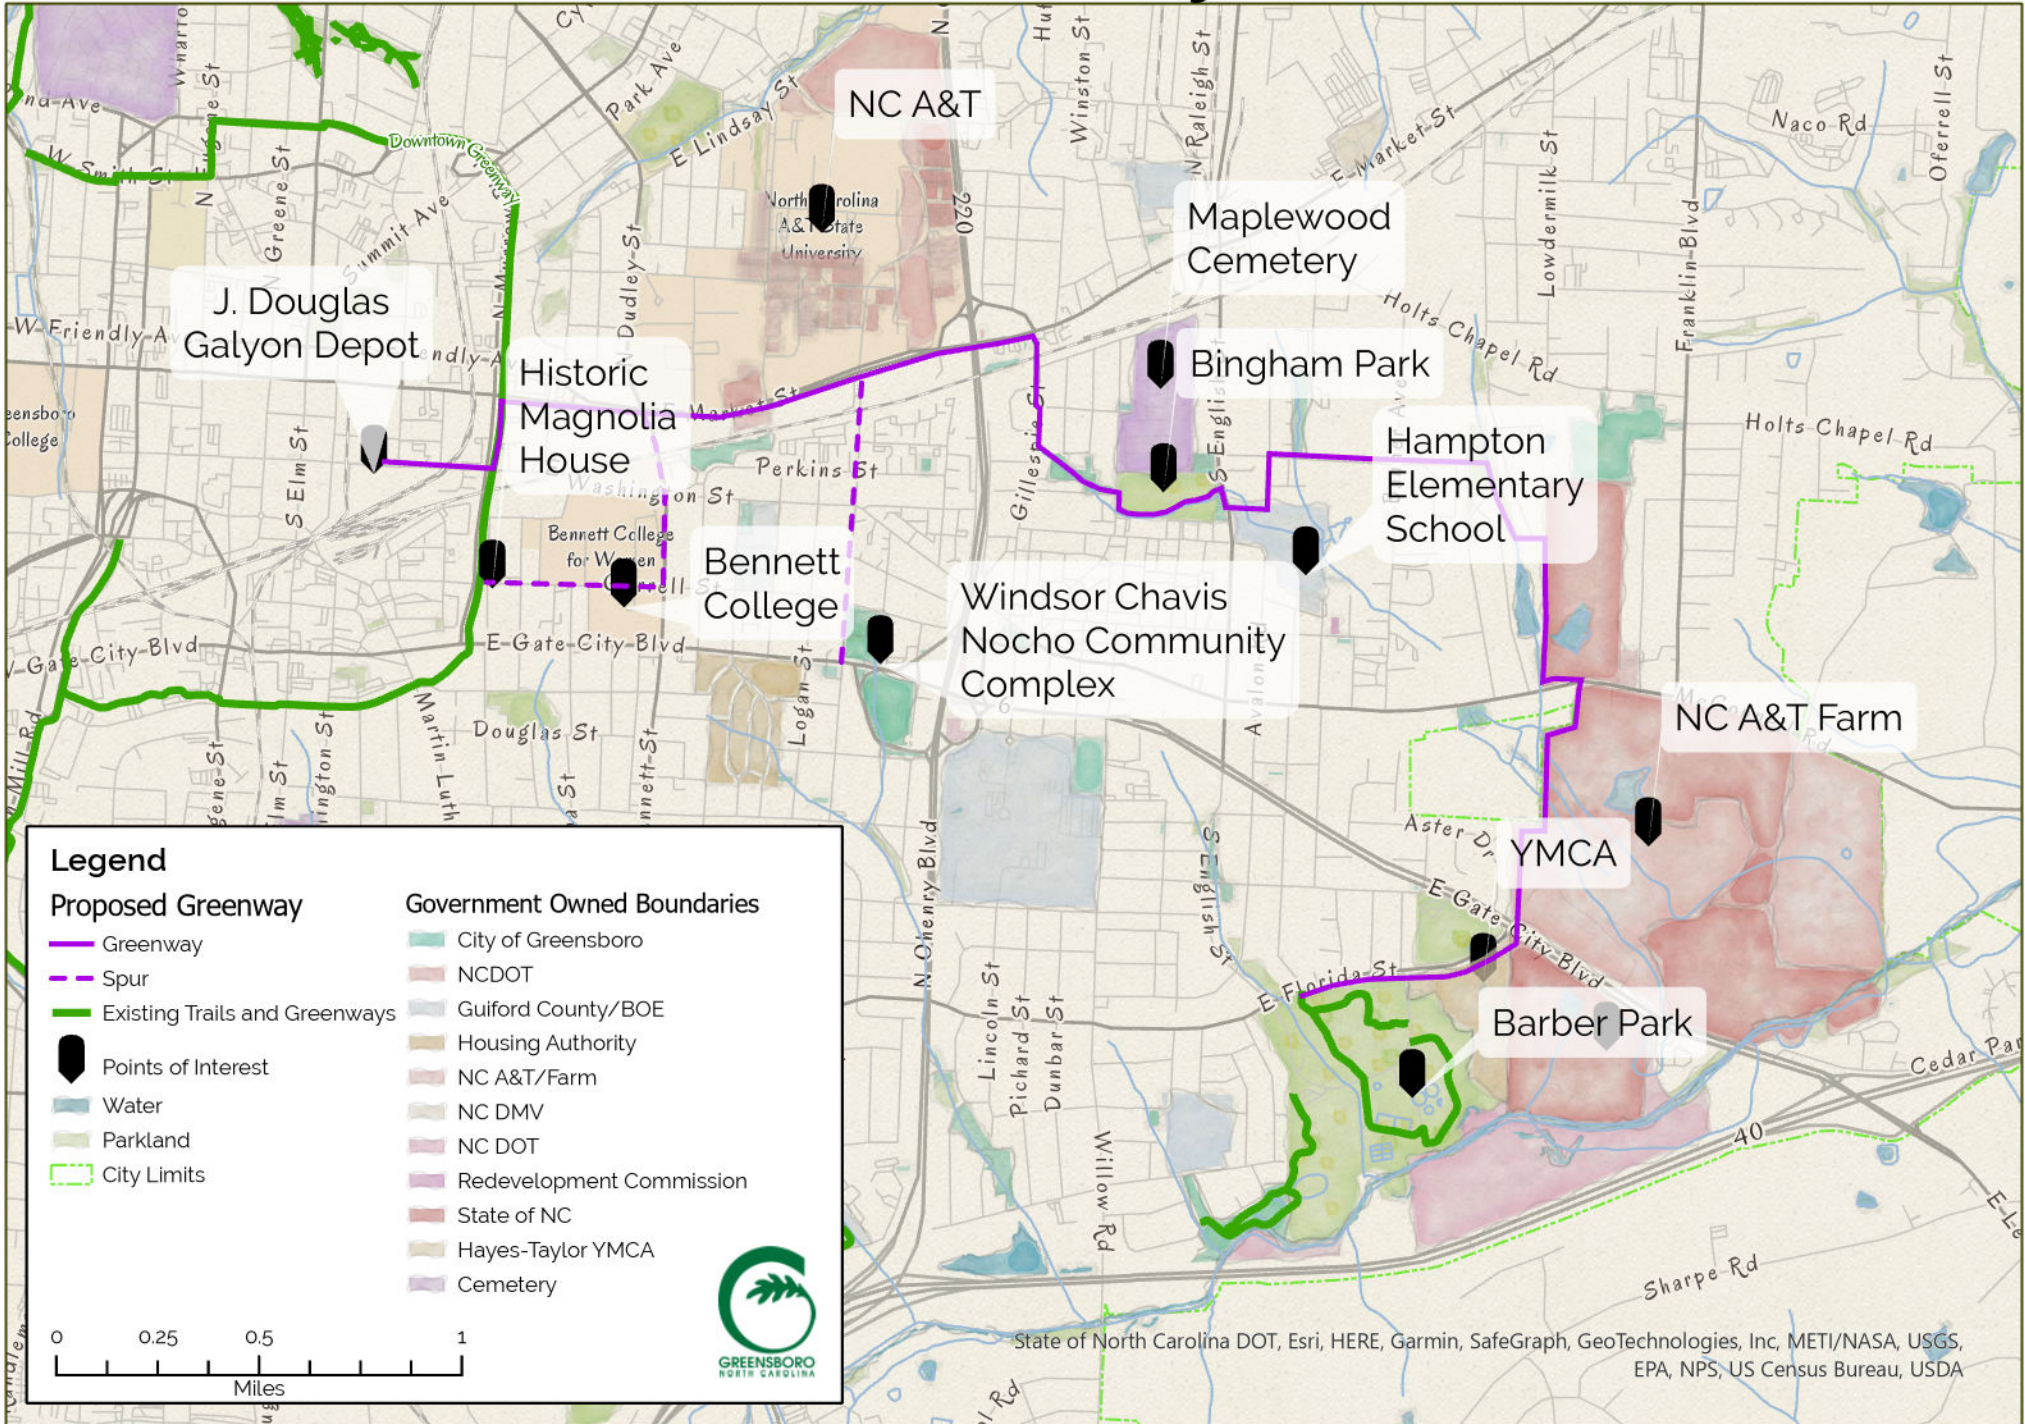

East Greensboro Greenway

Legend

- | | |
|-------------------------------|------------------------------------|
| Proposed Greenway | Government Owned Boundaries |
| Greenway | City of Greensboro |
| Spur | NCDOT |
| Existing Trails and Greenways | Guilford County/BOE |
| Points of Interest | Housing Authority |
| Water | NC A&T/Farm |
| Parkland | NC DMV |
| City Limits | NC DOT |
| | Redevelopment Commission |
| | State of NC |
| | Hayes-Taylor YMCA |
| | Cemetery |

State of North Carolina DOT, Esri, HERE, Garmin, SafeGraph, GeoTechnologies, Inc, METI/NASA, USGS, EPA, NPS, US Census Bureau, USDA